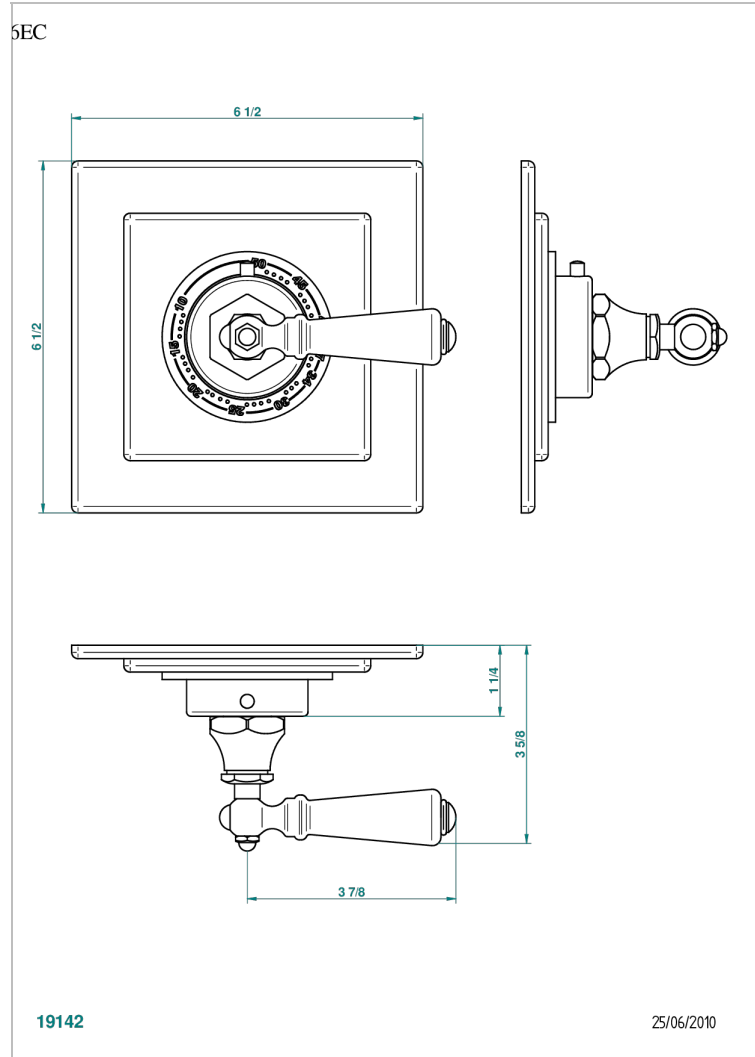

# 1900 WITH LEVER

G28-15EN16EC

Trim for Eurotherm thermostat n° 8105N, 8200N, 8300

## CHARACTERISTIC

- 1900 with lever
- Trim for Eurotherm thermostat n° 8105N, 8200N, 8300

## RELATED SKU'S

- Ref. G00-8105N 1/2" Eurotherm thermostat, 40 l/min with wax cartridge
- Ref. G00-8200N 3/4" Eurotherm thermostat, 80 l/min