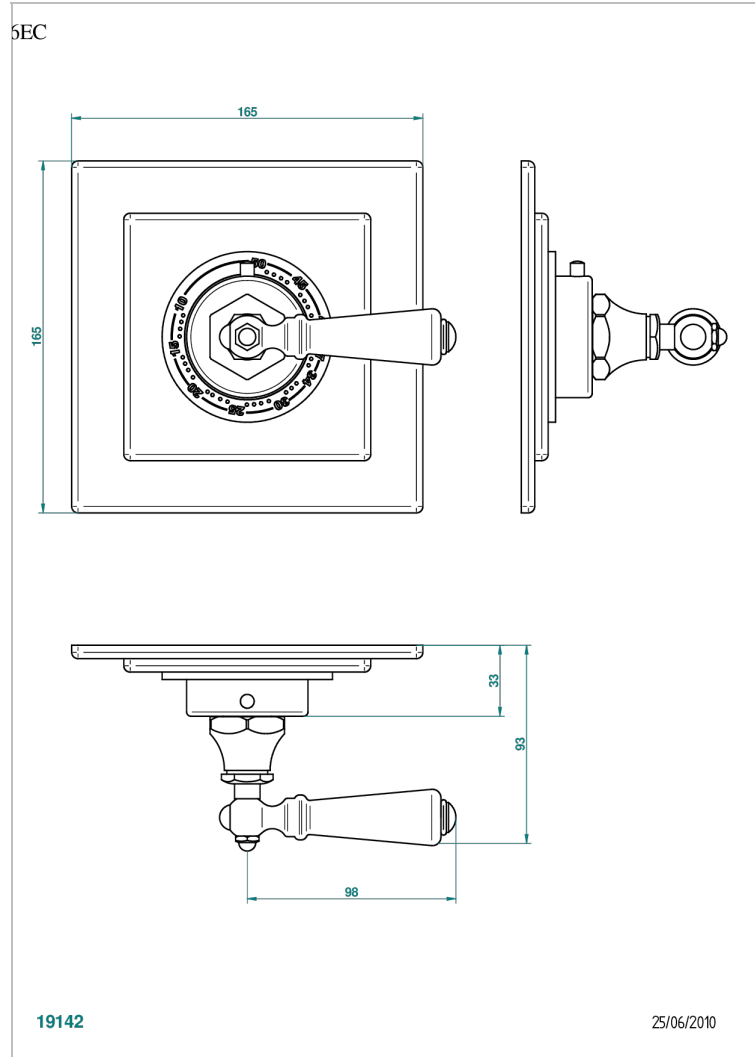

1900 WITH LEVER

G28-15EN16EC

Trim for Eurotherm thermostat n° 8105N, 8200N, 8300

CHARACTERISTIC

- 1900 with lever
- Trim for Eurotherm thermostat n° 8105N, 8200N, 8300

RELATED SKU'S

- Ref. G00-8105N 1/2" Eurotherm thermostat, 40 l/min with wax cartridge
- Ref. G00-8200N 3/4" Eurotherm thermostat, 80 l/min

AVAILABLE FINITIONS

Antique nickel - H28
Black ceram - D30
Blush PVD - H62
Brass color PVD - H49
Brown bronze color PVD - F33
Gold color PVD - H52

Graphite PVD - H64
Lacquered light bronze - D01
Matt Umber PVD - H67
Matt blush PVD - H60
Matt brass color PVD - H50
Matt brown bronze color PVD - F34