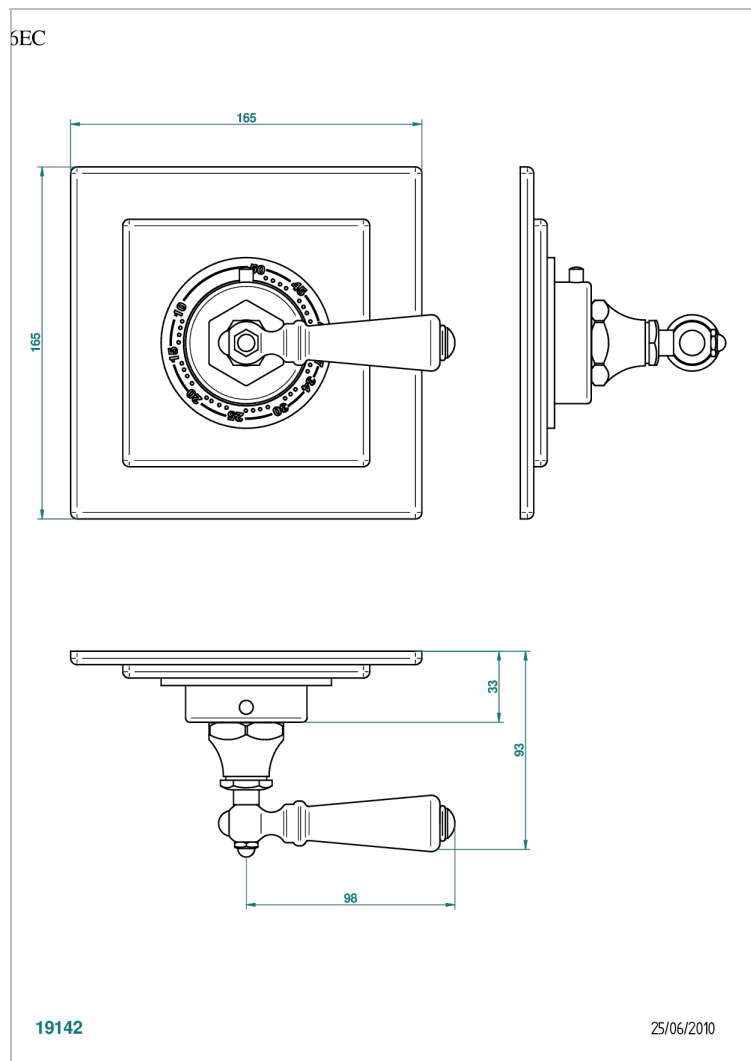

BROADWAY WITH WHITE PORCELAIN LEVER HANDLES

A04-15EN16EC

Trim plate and handle for eurotherm valve 8200/us & 8300/us

CHARACTERISTIC

- Broadway with white porcelain lever handles
- Trim plate and handle for eurotherm valve 8200/us & 8300/us