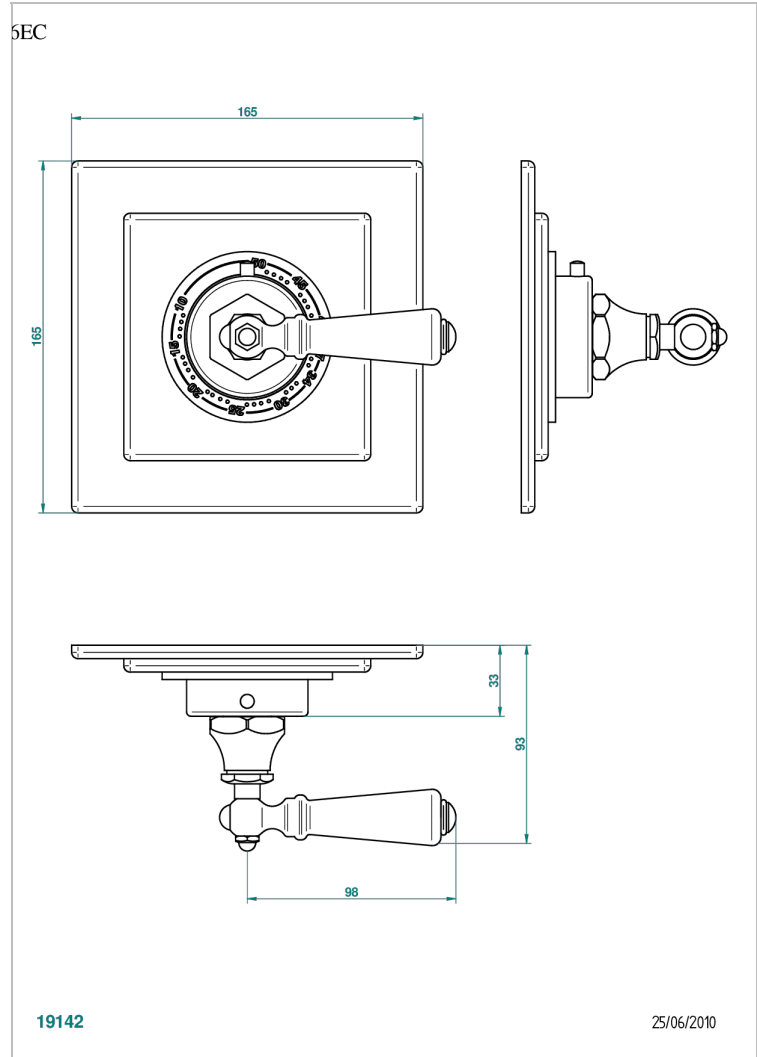

BROADWAY WITH LEVER

A04-15EN16EC

Trim for Eurotherm thermostat n° 8105N, 8200N, 8300

THG[®]
PARIS

CHARACTERISTIC

- Broadway with Lever
- Trim for Eurotherm thermostat n° 8105N, 8200N, 8300

RELATED SKU'S

- Ref. G00-8105N 1/2" Eurotherm thermostat, 40 l/min with wax cartridge
- Ref. G00-8200N 3/4" Eurotherm thermostat, 80 l/min

AVAILABLE FINITIONS

Antique nickel - H28
Black ceram - D30
Blush PVD - H62
Brass color PVD - H49
Brown bronze color PVD - F33
Gold color PVD - H52

Graphite PVD - H64
Lacquered light bronze - D01
Matt Umber PVD - H67
Matt blush PVD - H60
Matt brass color PVD - H50
Matt brown bronze color PVD - F34