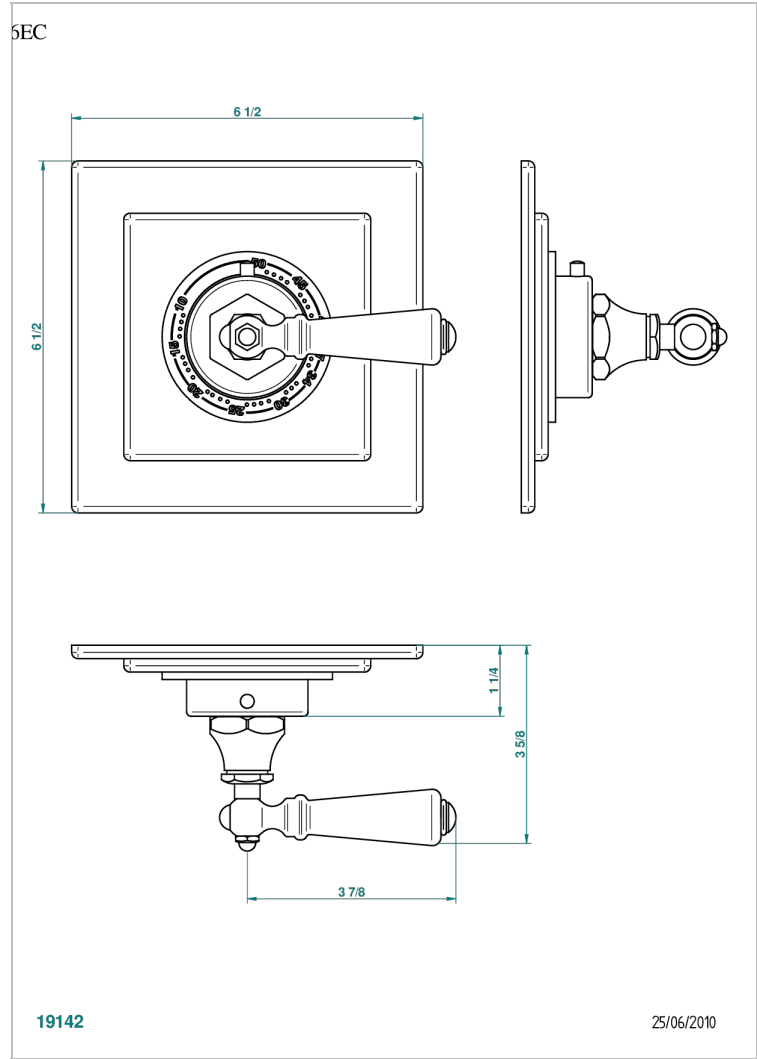

BROADWAY WITH LEVER

A04-15EN16EC

Trim for Eurotherm thermostat n° 8105N, 8200N, 8300

THG[®]
PARIS

CHARACTERISTIC

- Broadway with Lever
- Trim for Eurotherm thermostat n° 8105N, 8200N, 8300

RELATED SKU'S

- Ref. G00-8105N 1/2" Eurotherm thermostat, 40 l/min with wax cartridge
- Ref. G00-8200N 3/4" Eurotherm thermostat, 80 l/min