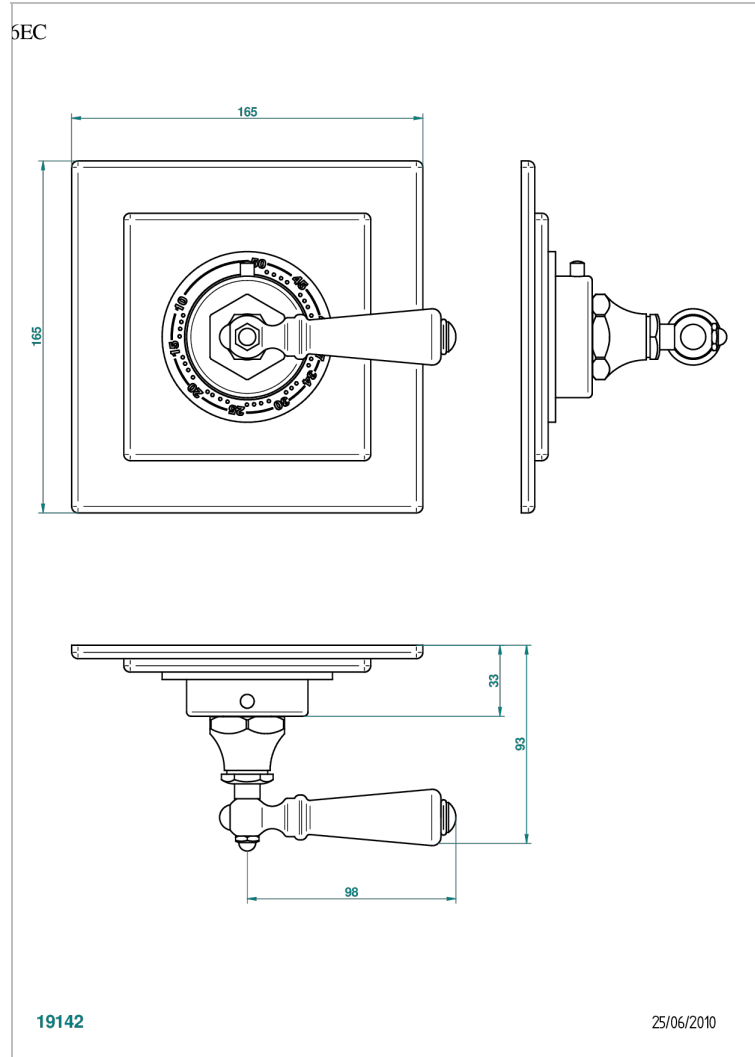

BROADWAY WITH LEVER

A04-15EN16EC

Trim for Eurotherm thermostat n° 8105N, 8200N, 8300

CHARACTERISTIC

- Broadway with Lever
- Trim for Eurotherm thermostat n° 8105N, 8200N, 8300

RELATED SKU'S

- Ref. G00-8105N 1/2" Eurotherm thermostat, 40 l/min with wax cartridge
- Ref. G00-8200N 3/4" Eurotherm thermostat, 80 l/min

AVAILABLE FINITIONS

Antique nickel - H28
Black ceram - D30
Blush PVD - H62
Brass color PVD - H49
Brown bronze color PVD - F33
Gold color PVD - H52

Graphite PVD - H64
Lacquered light bronze - D01
Matt Umber PVD - H67
Matt blush PVD - H60
Matt brass color PVD - H50
Matt brown bronze color PVD - F34