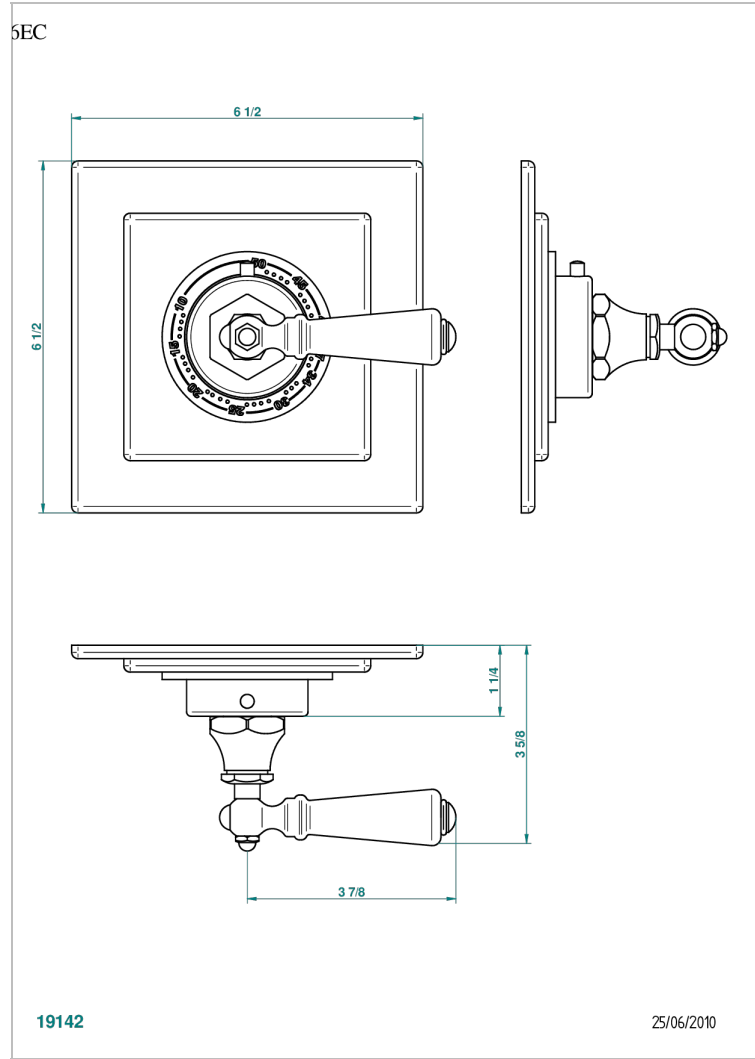

BROADWAY WITH LEVER

A04-15EN16EC

Trim for Eurotherm thermostat n° 8105N, 8200N, 8300

CHARACTERISTIC

- Broadway with Lever
- Trim for Eurotherm thermostat n° 8105N, 8200N, 8300

RELATED SKU'S

- Ref. G00-8105N 1/2" Eurotherm thermostat, 40 l/min with wax cartridge
- Ref. G00-8200N 3/4" Eurotherm thermostat, 80 l/min