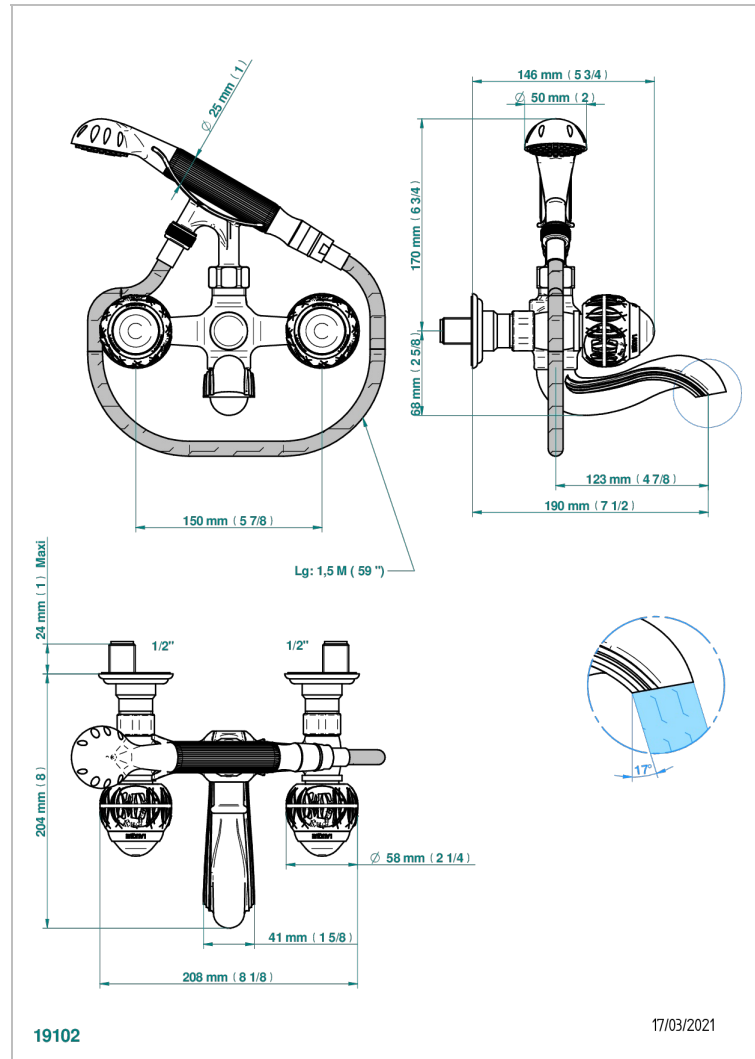

PANTHERE CLEAR CRYSTAL

A2H-13B

Wall mounted 2-hole bath/shower mixer, shower and hose

THG[®]
PARIS

CHARACTERISTIC

- ACS : 21ACCLY033

TECHNICAL SPECS

- Recommandé : 3 bars (max. 5 bars) - Advised : 43,5 psi (max. 72 psi)
- Bec : 75 l/min à 3 bars - Douchette : 9,5 l/min à 3 bars
- Spout : 19,8 gpm at 43.5 psi - Handshower : 2.5 gpm at 43.5 psi

STANDARDS

AVAILABLE FINITIONS

Antique nickel - H28
Black ceram - D30
Blush PVD - H62
Brass color PVD - H49
Brown bronze color PVD - F33
Gold color PVD - H52

Graphite PVD - H64
Lacquered light bronze - D01
Matt Umber PVD - H67
Matt blush PVD - H60
Matt brass color PVD - H50
Matt brown bronze color PVD - F34