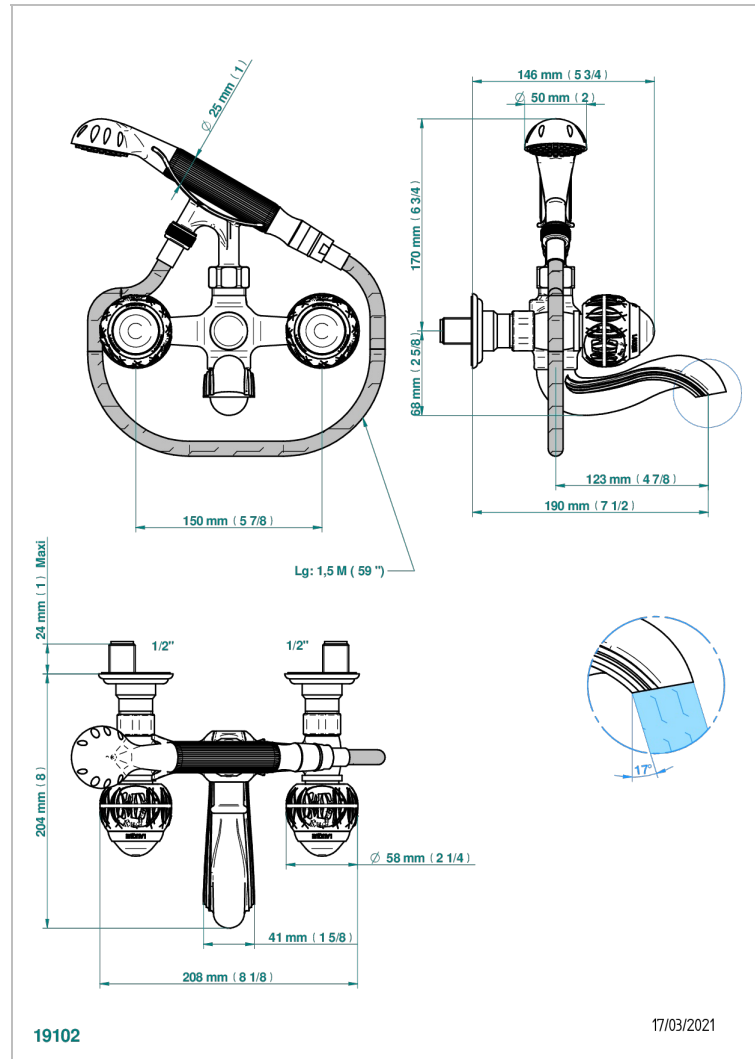

# PANTHERE CLEAR CRYSTAL

A2H-13B

Wall mounted 2-hole bath/shower mixer, shower and hose

THG<sup>®</sup>  
PARIS

## CHARACTERISTIC

- ACS : 21ACCLY033

## TECHNICAL SPECS

- Recommandé : 3 bars (max. 5 bars) - Advised : 43,5 psi (max. 72 psi)
- Bec : 75 l/min à 3 bars - Douchette : 9,5 l/min à 3 bars
- Spout : 19,8 gpm at 43.5 psi - Handshower : 2.5 gpm at 43.5 psi