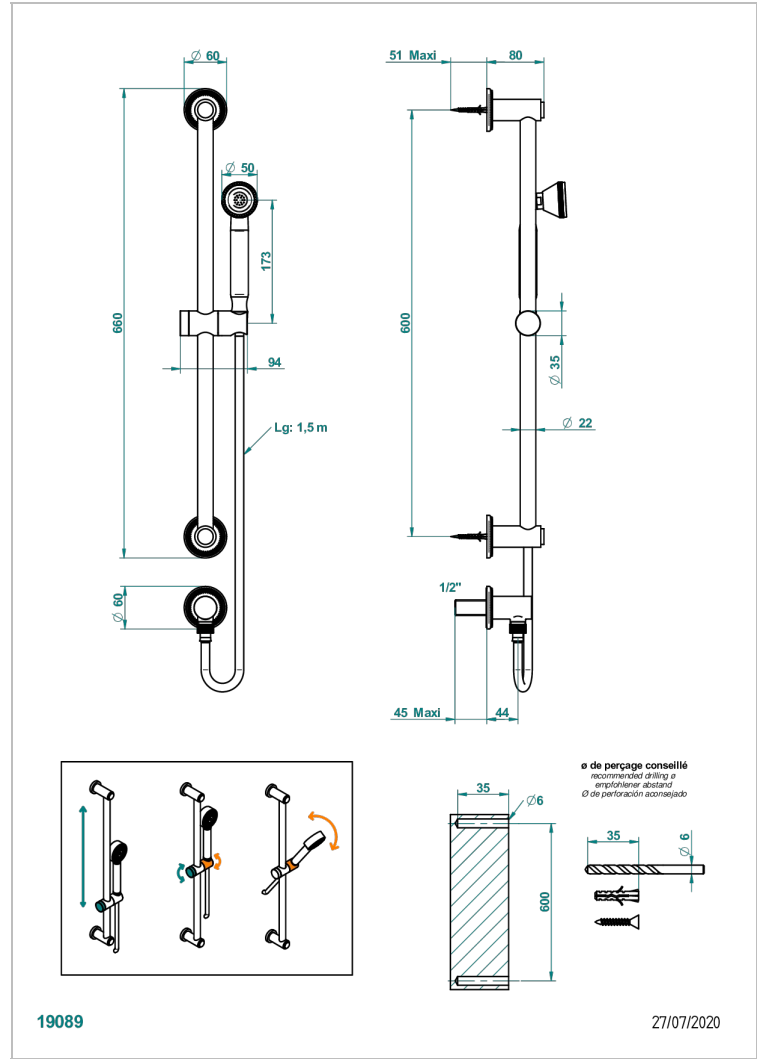

DIPLOMATE ROYALE

U4D-59

Wall mounted turbojet handshower, 60 cm slidebar, hose, hook and elbow

CHARACTERISTIC

- Diplome Royale
- Wall mounted turbojet handshower, 60 cm slidebar, hose, hook and elbow

TECHNICAL SPECS

- Recommandé : 3 bars (max. 5 bars) - Advised : 43,5 psi (max. 72 psi)
- 9,5 l/min à 3 bars (2.5 gpm at 43.5 psi)

AVAILABLE FINITIONS

Antique nickel - H28
Black ceram - D30
Blush PVD - H62
Brass color PVD - H49
Brown bronze color PVD - F33
Gold color PVD - H52

Nickel color PVD - H55
Polished chrome (color finish) - A02
Polished chrome / Polished gold (color finish) - G02
Polished gold (color finish) - F01
Polished nickel - B01
Soft gold - F30

Soft matt gold - F31
Umber PVD - H66
Varnished matt antique red copper (color finish) - H07