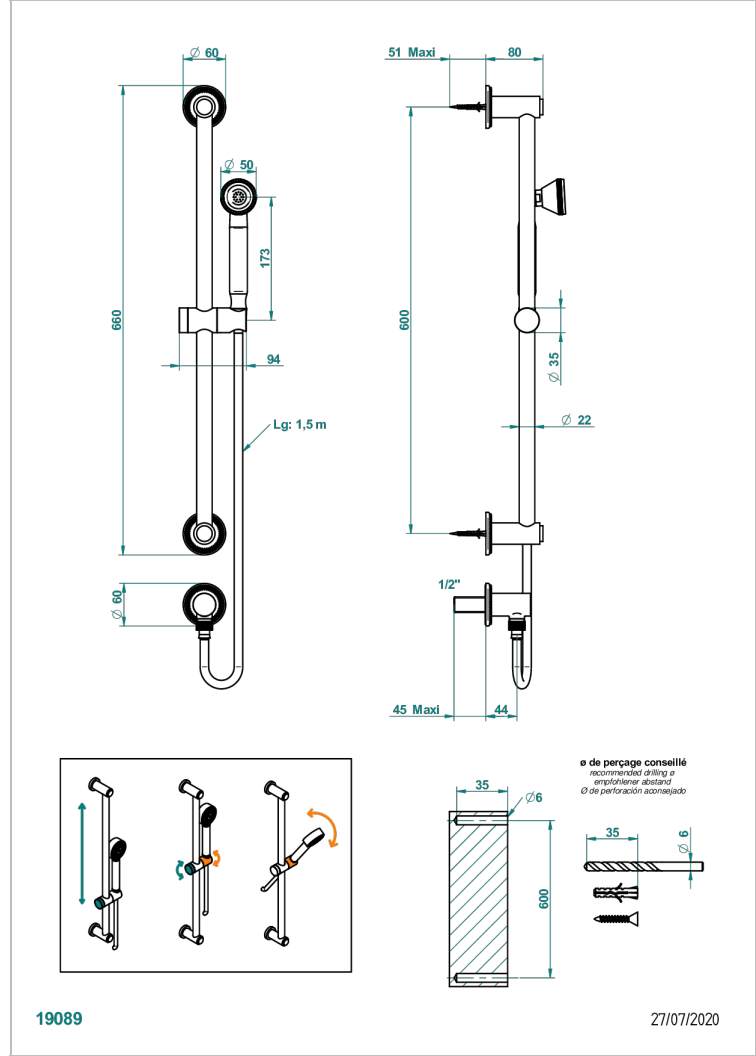

DIPLOMATE ROYALE

U4D-59

Wall mounted turbojet handshower, 60 cm slidebar, hose, hook and elbow

CHARACTERISTIC

- Diplome Royale
- Wall mounted turbojet handshower, 60 cm slidebar, hose, hook and elbow

TECHNICAL SPECS

- Recommandé : 3 bars (max. 5 bars) - Advised : 43,5 psi (max. 72 psi)
- 9,5 l/min à 3 bars (2.5 gpm at 43.5 psi)

AVAILABLE FINITIONS

Antique nickel - H28
Black ceram - D30
Blush PVD - H62
Brass color PVD - H49
Brown bronze color PVD - F33
Gold color PVD - H52

Nickel color PVD - H55
Polished chrome (color finish) - A02
Polished chrome / Polished gold (color finish) - G02
Polished gold (color finish) - F01
Polished nickel - B01
Soft gold - F30

Soft matt gold - F31
Umber PVD - H66
Varnished matt antique red copper (color finish) - H07