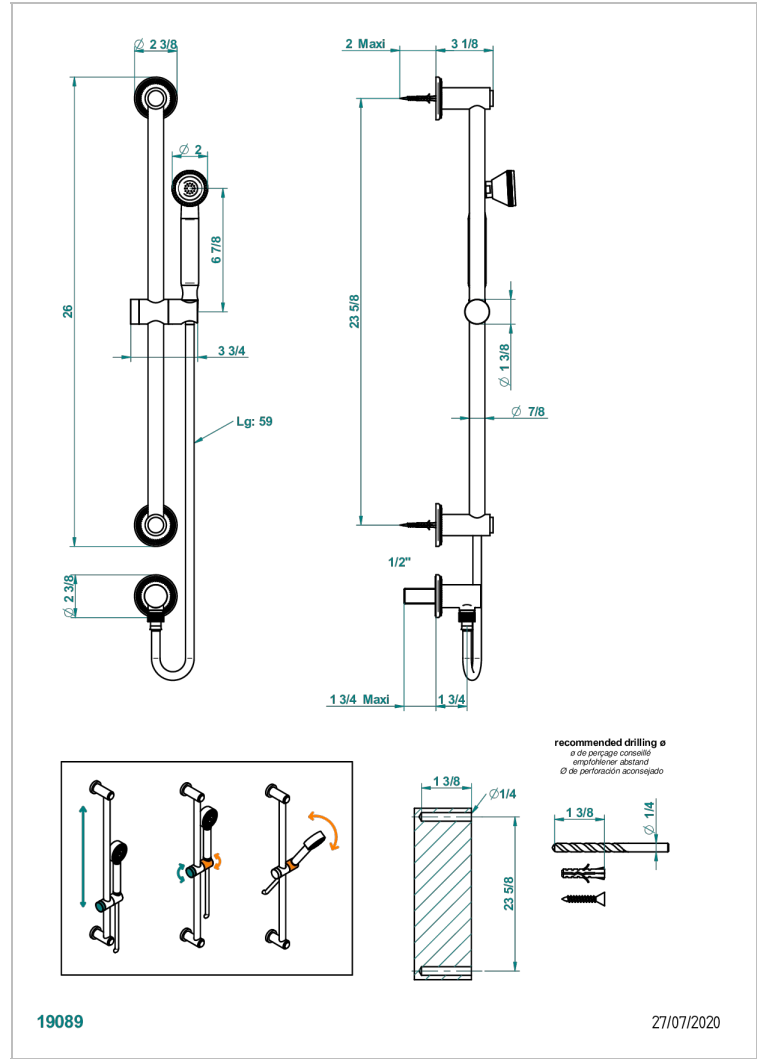

DIPLOMATE ROYALE

U4D-59

Wall mounted turbojet handshower, 60 cm slidebar, hose, hook and elbow

CHARACTERISTIC

- Diplomate Royale
- Wall mounted turbojet handshower, 60 cm slidebar, hose, hook and elbow

TECHNICAL SPECS

- Recommandé : 3 bars (max. 5 bars) - Advised : 43,5 psi (max. 72 psi)
- 9,5 l/min à 3 bars (2.5 gpm at 43.5 psi)

AVAILABLE FINITIONS

Antique nickel - H28
Black ceram - D30
Blush PVD - H62
Brass color PVD - H49
Brown bronze color PVD - F33
Gold color PVD - H52

Nickel color PVD - H55
Polished chrome (color finish) - A02
Polished chrome / Polished gold (color finish) - G02
Polished gold (color finish) - F01
Polished nickel - B01
Soft gold - F30

Soft matt gold - F31
Umber PVD - H66
Varnished matt antique red copper (color finish) - H07