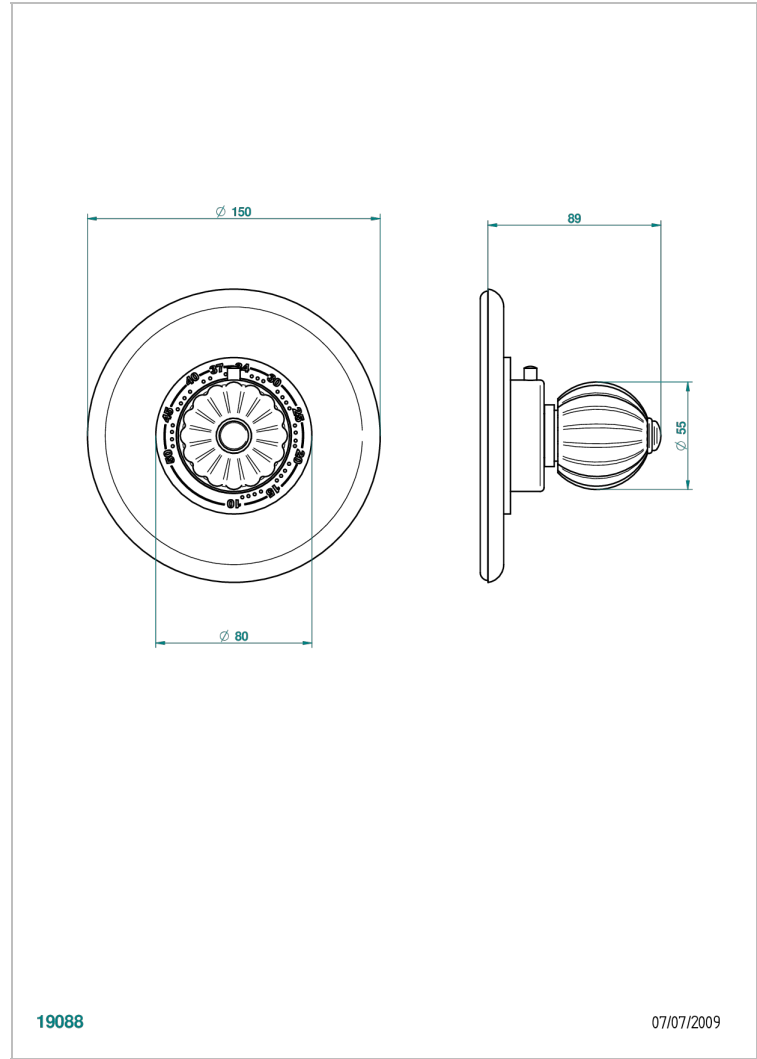

MANDARINE METAL

U1A-15EN16EM

Trim for Eurotherm thermostat n° 8105N, 8200N, 8300

THG[®]
PARIS

CHARACTERISTIC

- Mandarin Metal
- Trim for Eurotherm thermostat n° 8105N, 8200N, 8300

RELATED SKU'S

- Ref. G00-8105N 1/2" Eurotherm thermostat, 40 l/min with wax cartridge
- Ref. G00-8200N 3/4" Eurotherm thermostat, 80 l/min