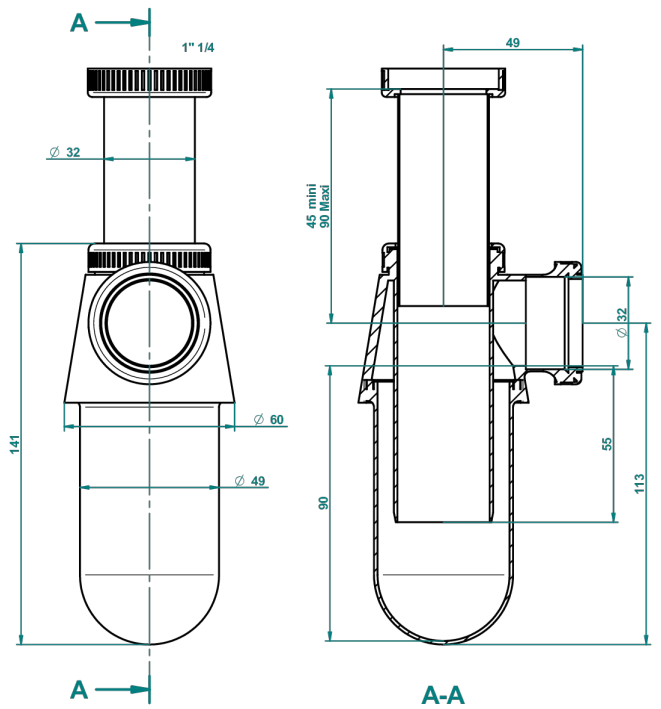

# GENERAL ITEMS

G00-306

Adjustable bottle trap

THG<sup>®</sup>  
PARIS

1907

28/07/2008

## CHARACTERISTIC

- General Items
- Adjustable bottle trap