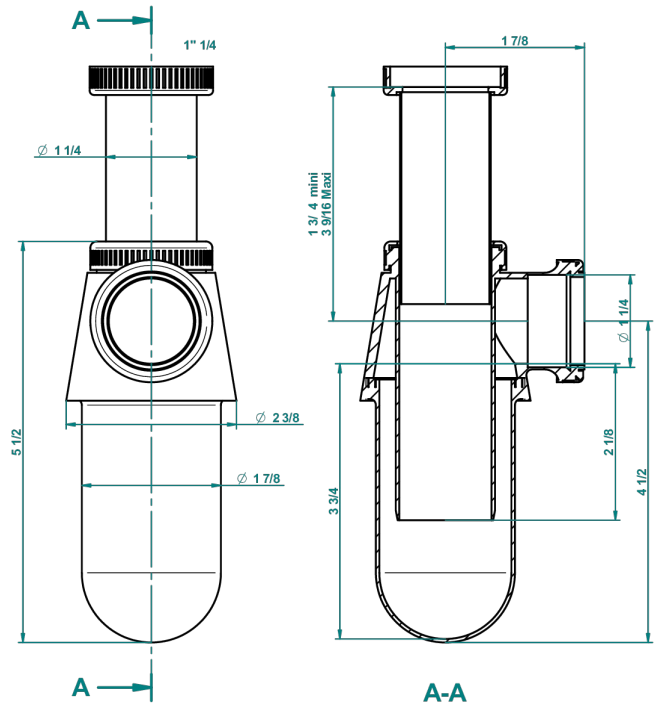

GENERAL ITEMS

G00-306

Adjustable bottle trap

1907

28/07/2008

CHARACTERISTIC

- General Items
- Adjustable bottle trap

AVAILABLE FINITIONS