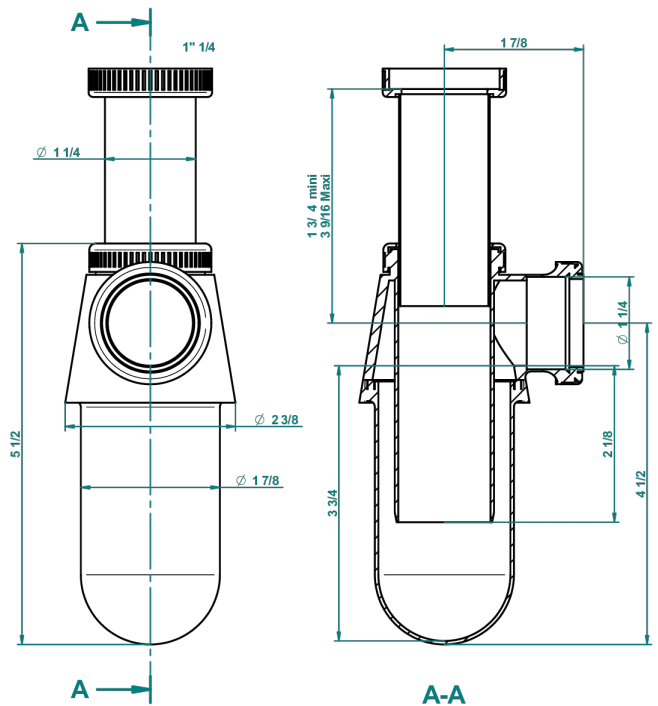

GENERAL ITEMS

G00-306

Adjustable bottle trap

1907

28/07/2008

CHARACTERISTIC

- General Items
- Adjustable bottle trap

AVAILABLE FINITIONS