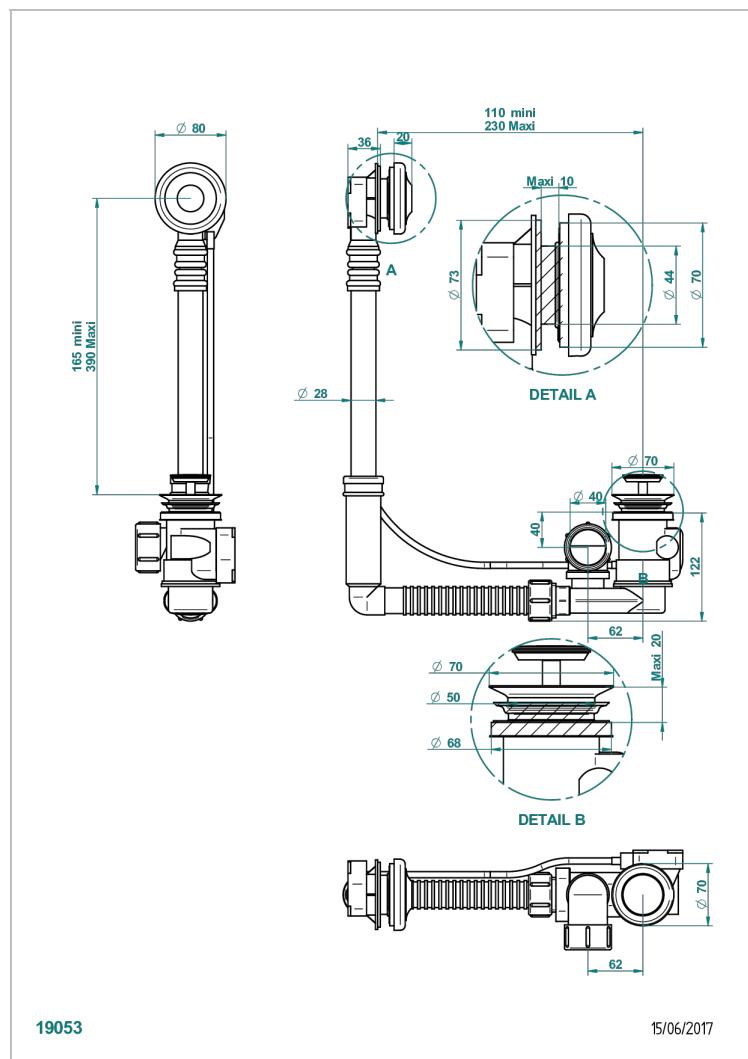

CHARLESTON WITH LEVER

G75-302

Geberit bath waste, adjustable height: mini 165 mm / maxi 390 mm ; adjustable projection: mini 110 mm / maxi 230 mm, outlet \varnothing 40 mm, delivered with stylised control knob - European model

CHARACTERISTIC

- Charleston with lever
- Geberit bath waste, adjustable height: mini 165 mm / maxi 390 mm ; adjustable projection: mini 110 mm / maxi 230 mm, outlet \varnothing 40 mm, delivered with stylised control knob - European model

Nickel color PVD - H55
Polished chrome (color finish) - A02
Umber PVD - H66