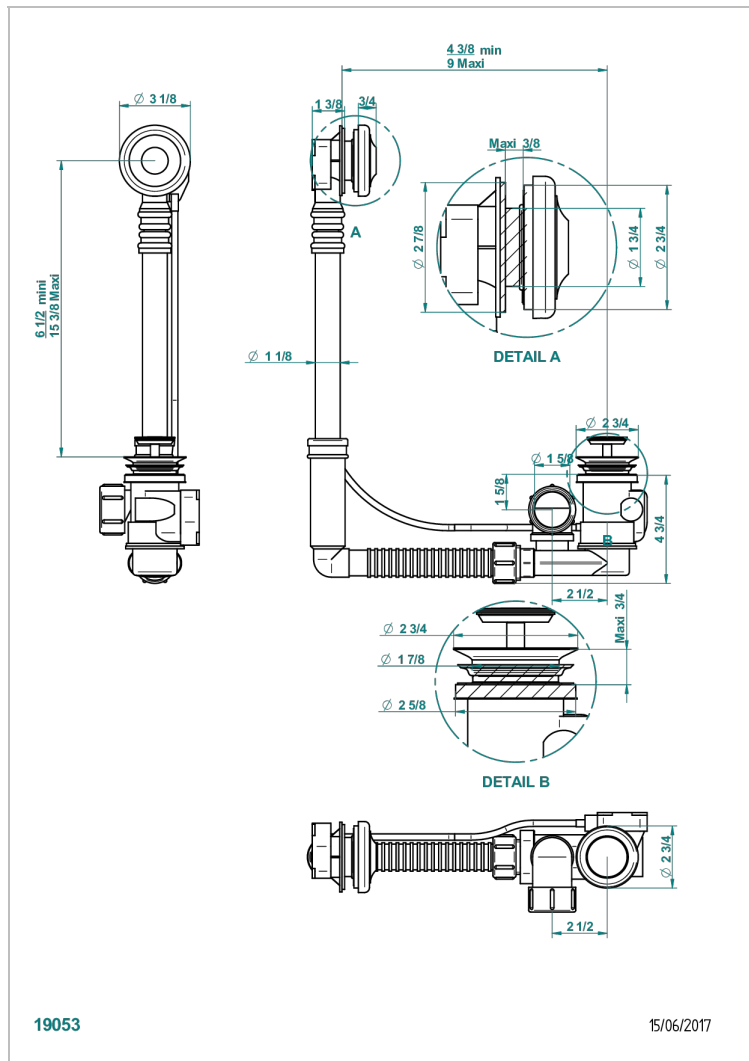

# CHARLESTON WITH LEVER

G75-302

Geberit bath waste, adjustable height: mini 165 mm / maxi 390 mm ; adjustable projection: mini 110 mm / maxi 230 mm, outlet  $\varnothing$  40 mm, delivered with stylised control knob - European model

## CHARACTERISTIC

- Charleston with lever
- Geberit bath waste, adjustable height: mini 165 mm / maxi 390 mm ; adjustable projection: mini 110 mm / maxi 230 mm, outlet  $\varnothing$  40 mm, delivered with stylised control knob - European model

Nickel color PVD - H55  
Polished chrome (color finish) - A02  
Umber PVD - H66