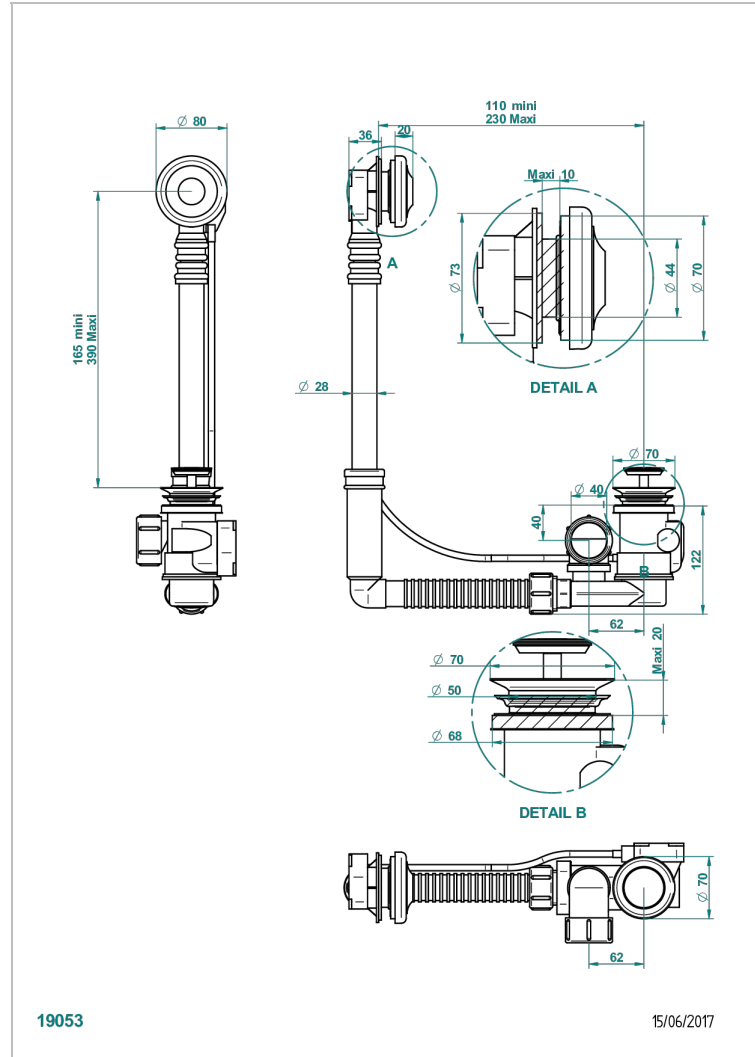

CHARLESTON WITH LEVER

G75-302

THG[®]
PARIS

Geberit bath waste, adjustable height: mini 165 mm / maxi 390 mm ; adjustable projection: mini 110 mm / maxi 230 mm, outlet \varnothing 40 mm, delivered with stylised control knob - European model

CHARACTERISTIC

- Charleston with lever
- Geberit bath waste, adjustable height: mini 165 mm / maxi 390 mm ; adjustable projection: mini 110 mm / maxi 230 mm, outlet \varnothing 40 mm, delivered with stylised control knob - European model

Nickel color PVD - H55
Polished chrome (color finish) - A02
Umber PVD - H66