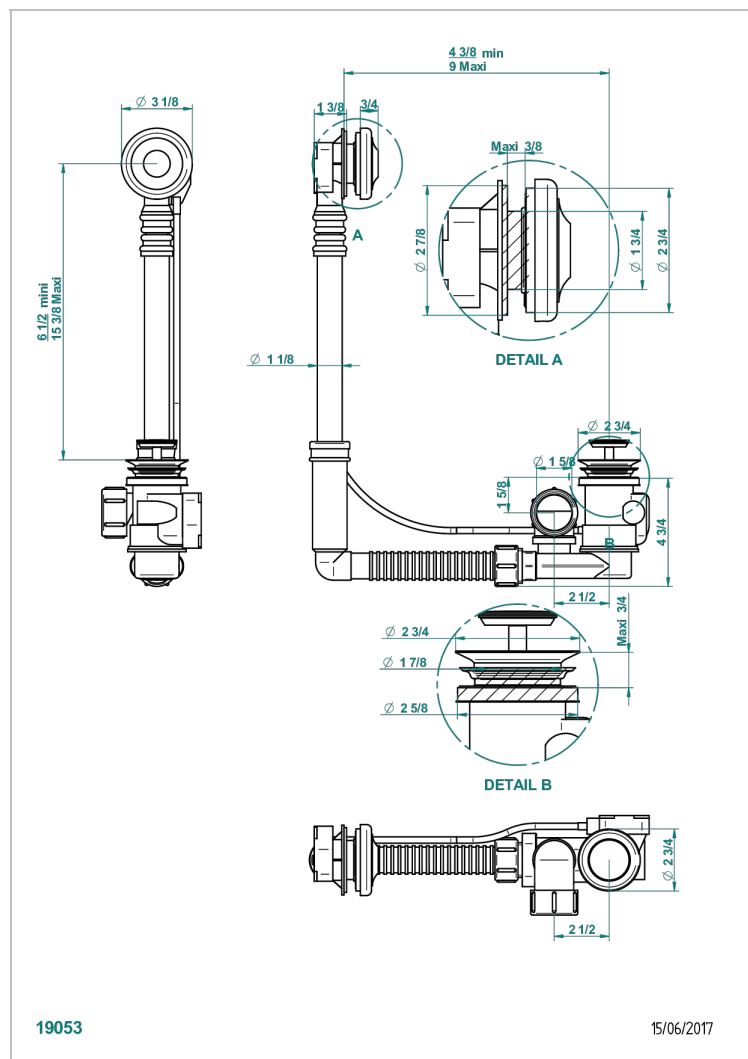

CHARLESTON WITH LEVER

G75-302

Geberit bath waste, adjustable height: mini 165 mm / maxi 390 mm ; adjustable projection: mini 110 mm / maxi 230 mm, outlet \varnothing 40 mm, delivered with stylised control knob - European model

CHARACTERISTIC

- Charleston with lever
- Geberit bath waste, adjustable height: mini 165 mm / maxi 390 mm ; adjustable projection: mini 110 mm / maxi 230 mm, outlet \varnothing 40 mm, delivered with stylised control knob - European model

Nickel color PVD - H55
Polished chrome (color finish) - A02
Umber PVD - H66