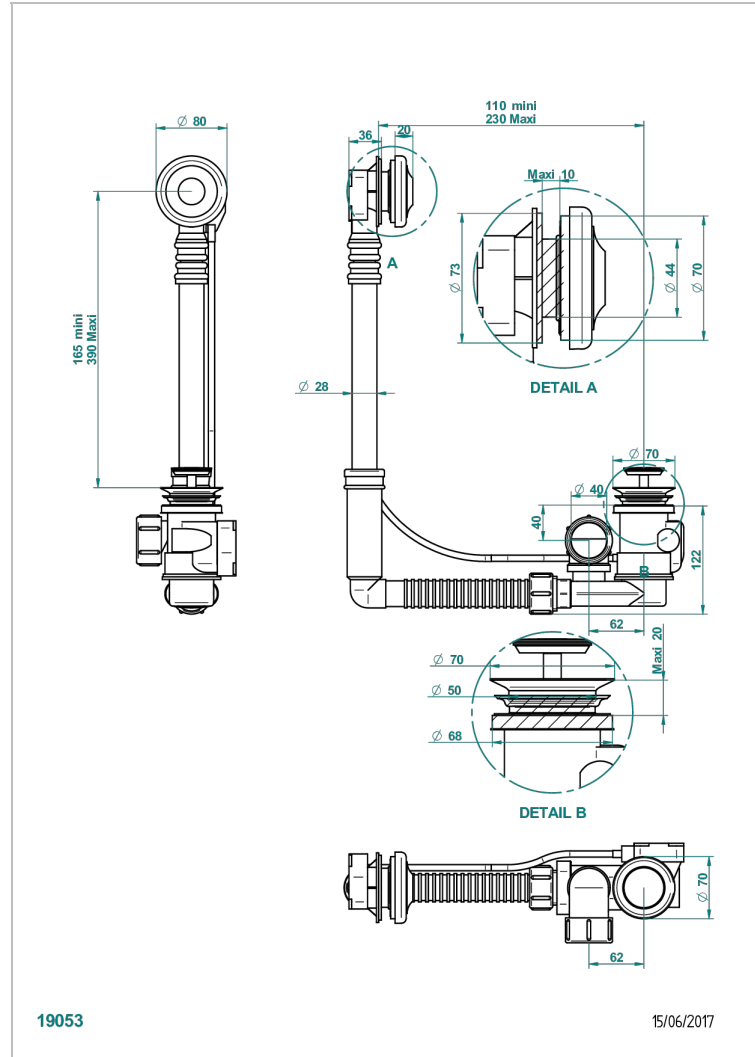

CHARLESTON

G29-302

Geberit bath waste, adjustable height: mini 165 mm / maxi 390 mm ; adjustable projection: mini 110 mm / maxi 230 mm, outlet \varnothing 40 mm, delivered with stylised control knob - European model

CHARACTERISTIC

- Charleston
- Geberit bath waste, adjustable height: mini 165 mm / maxi 390 mm ; adjustable projection: mini 110 mm / maxi 230 mm, outlet \varnothing 40 mm, delivered with stylised control knob - European model

Nickel color PVD - H55
Polished chrome (color finish) - A02
Umber PVD - H66