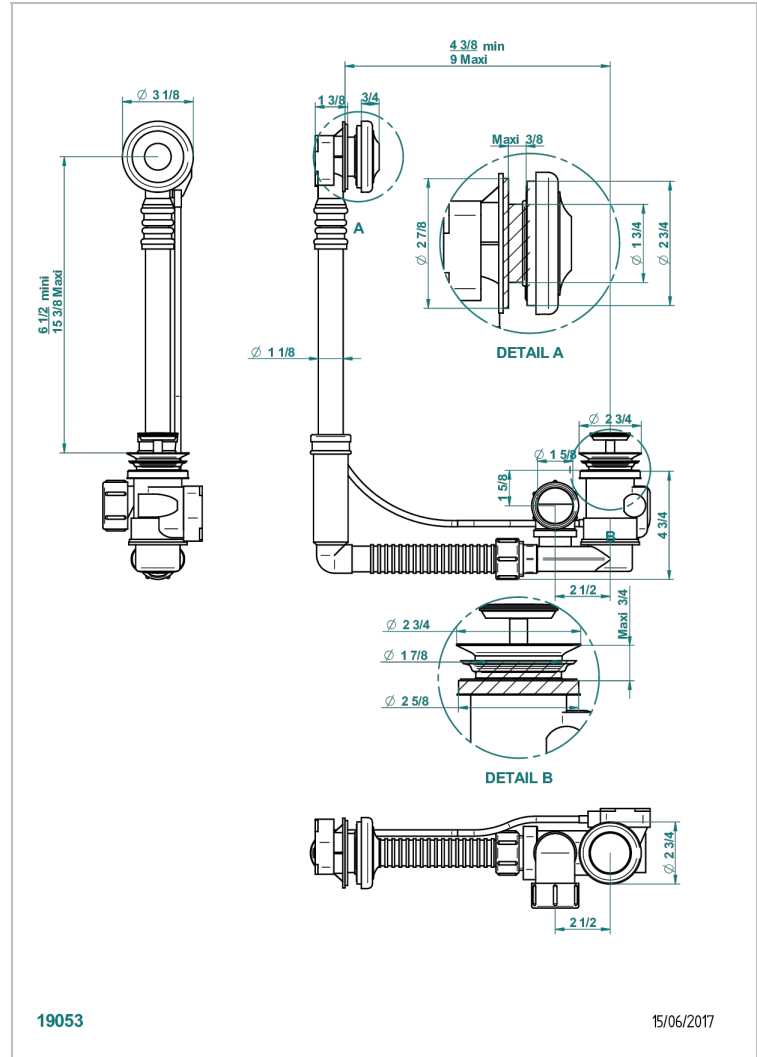

CHARLESTON

G29-302

THG[®]
PARIS

Geberit bath waste, adjustable height: mini 165 mm / maxi 390 mm ; adjustable projection: mini 110 mm / maxi 230 mm, outlet \varnothing 40 mm, delivered with stylised control knob - European model

CHARACTERISTIC

- Charleston
- Geberit bath waste, adjustable height: mini 165 mm / maxi 390 mm ; adjustable projection: mini 110 mm / maxi 230 mm, outlet \varnothing 40 mm, delivered with stylised control knob - European model

Nickel color PVD - H55
Polished chrome (color finish) - A02
Umber PVD - H66