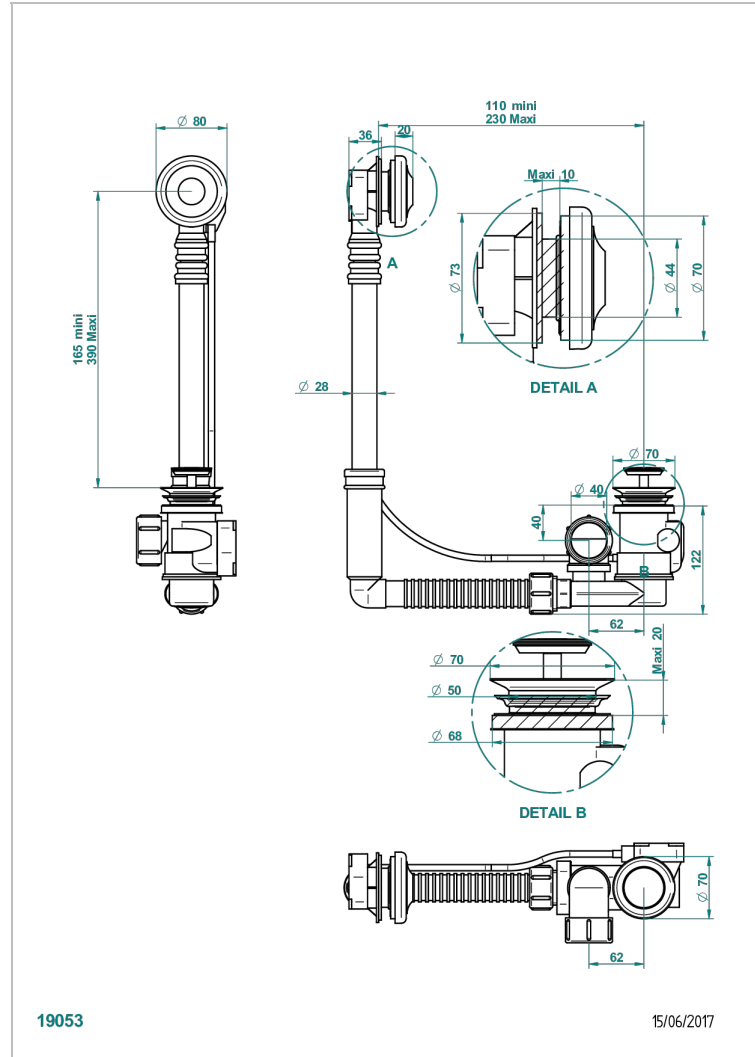

CHARLESTON

G29-302

THG[®]
PARIS

Geberit bath waste, adjustable height: mini 165 mm / maxi 390 mm ; adjustable projection: mini 110 mm / maxi 230 mm, outlet \varnothing 40 mm, delivered with stylised control knob - European model

CHARACTERISTIC

- Charleston
- Geberit bath waste, adjustable height: mini 165 mm / maxi 390 mm ; adjustable projection: mini 110 mm / maxi 230 mm, outlet \varnothing 40 mm, delivered with stylised control knob - European model

Nickel color PVD - H55
Polished chrome (color finish) - A02
Umber PVD - H66