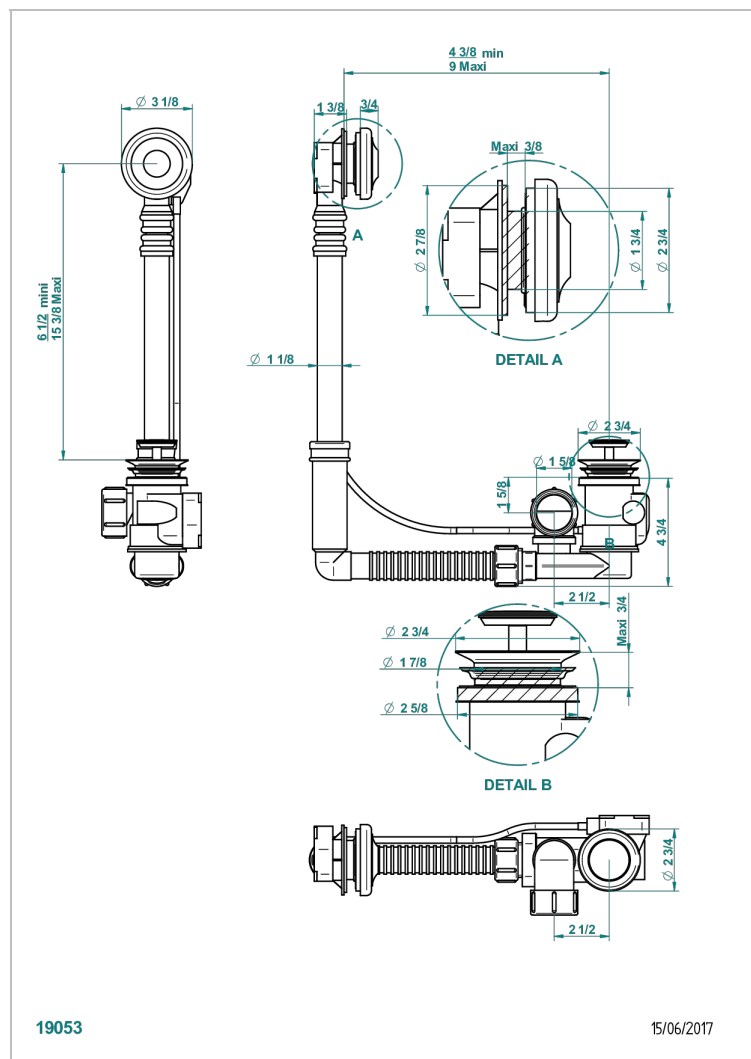

Geberit bath waste, adjustable height: mini 165 mm / maxi 390 mm ; adjustable projection: mini 110 mm / maxi 230 mm, outlet \varnothing 40 mm, delivered with stylised control knob - European model

CHARACTERISTIC

- Charleston
- Geberit bath waste, adjustable height: mini 165 mm / maxi 390 mm ; adjustable projection: mini 110 mm / maxi 230 mm, outlet \varnothing 40 mm, delivered with stylised control knob - European model

Nickel color PVD - H55
Polished chrome (color finish) - A02
Umber PVD - H66