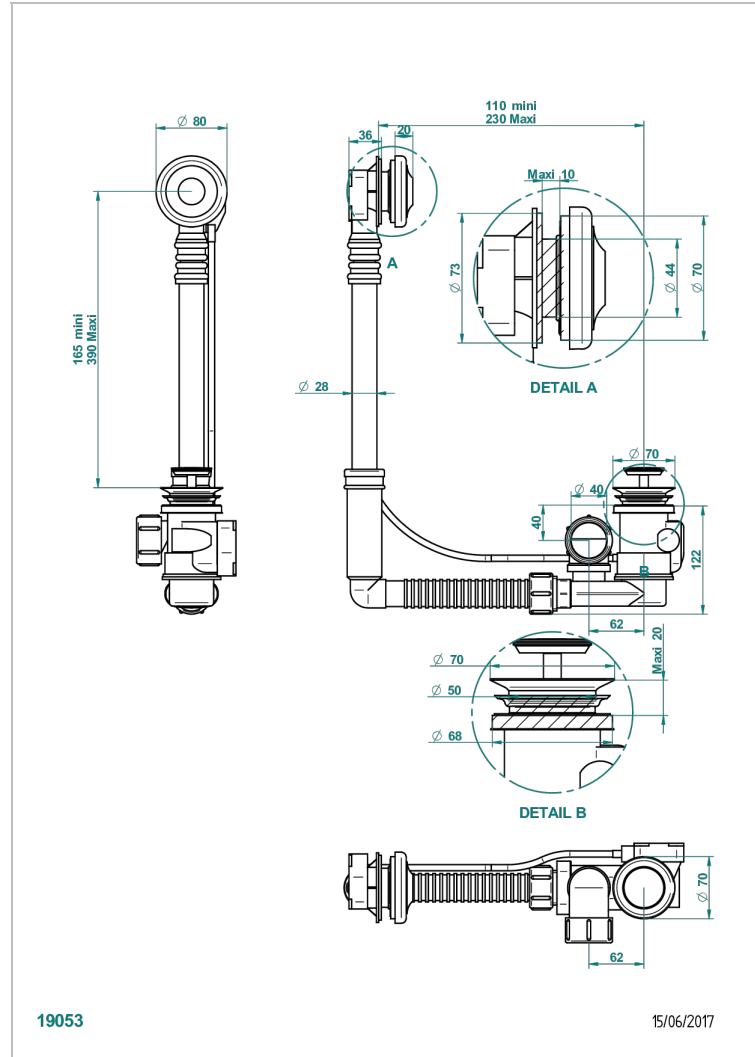

1900 WITH LEVER

G28-302

Geberit bath waste, adjustable height: mini 165 mm / maxi 390 mm ; adjustable projection: mini 110 mm / maxi 230 mm, outlet \varnothing 40 mm, delivered with stylised control knob - European model

CHARACTERISTIC

- 1900 with lever
- Geberit bath waste, adjustable height: mini 165 mm / maxi 390 mm ; adjustable projection: mini 110 mm / maxi 230 mm, outlet \varnothing 40 mm, delivered with stylised control knob - European model

Nickel color PVD - H55
Polished chrome (color finish) - A02
Umber PVD - H66