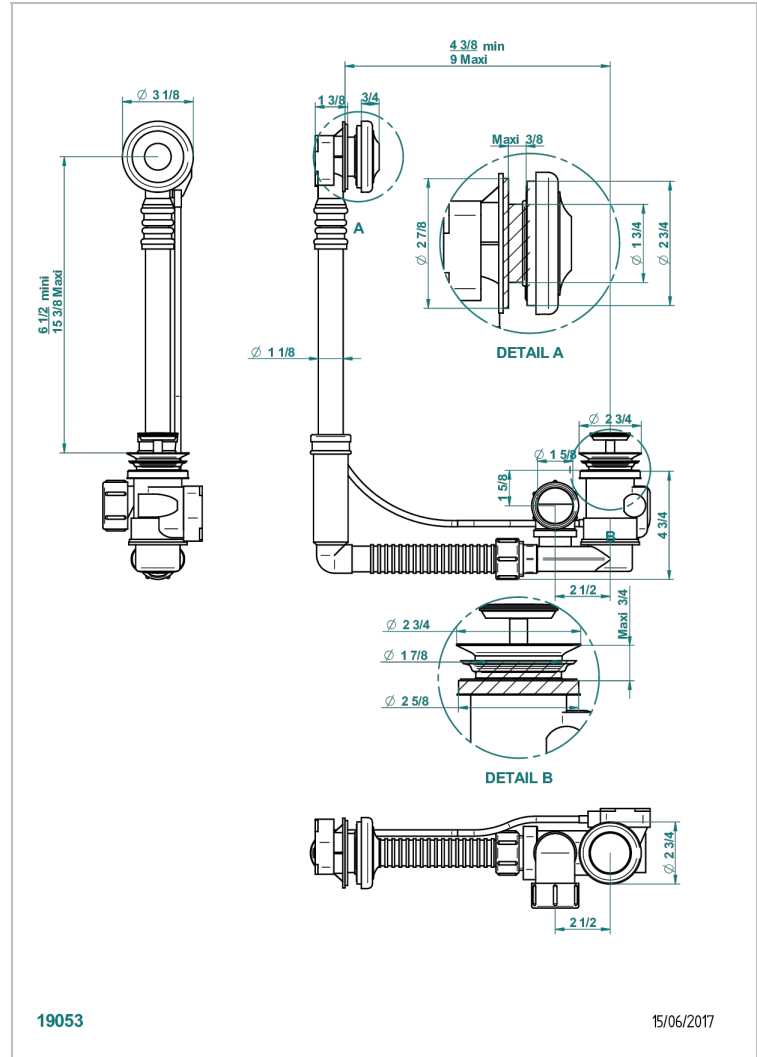

# 1900 WITH LEVER

G28-302

Geberit bath waste, adjustable height: mini 165 mm / maxi 390 mm ; adjustable projection: mini 110 mm / maxi 230 mm, outlet  $\varnothing$  40 mm, delivered with stylised control knob - European model

## CHARACTERISTIC

- 1900 with lever
- Geberit bath waste, adjustable height: mini 165 mm / maxi 390 mm ; adjustable projection: mini 110 mm / maxi 230 mm, outlet  $\varnothing$  40 mm, delivered with stylised control knob - European model

Nickel color PVD - H55  
Polished chrome (color finish) - A02  
Umber PVD - H66