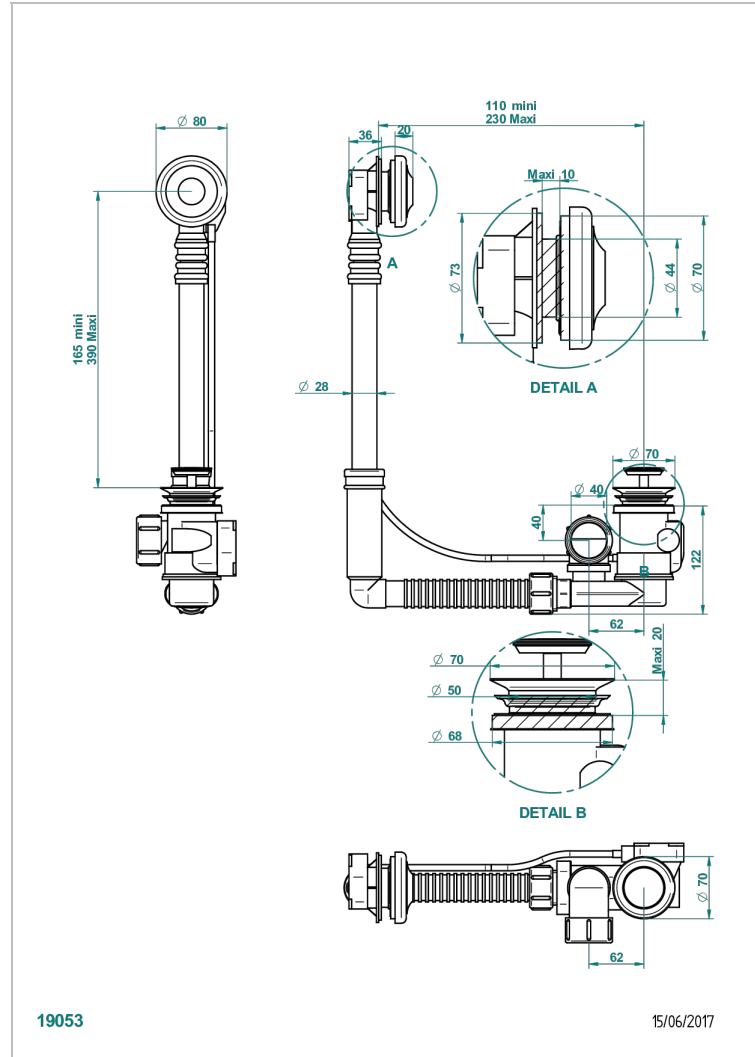

1900 WITH LEVER

G28-302

THG[®]
PARIS

Geberit bath waste, adjustable height: mini 165 mm / maxi 390 mm ; adjustable projection: mini 110 mm / maxi 230 mm, outlet \varnothing 40 mm, delivered with stylised control knob - European model

CHARACTERISTIC

- 1900 with lever
- Geberit bath waste, adjustable height: mini 165 mm / maxi 390 mm ; adjustable projection: mini 110 mm / maxi 230 mm, outlet \varnothing 40 mm, delivered with stylised control knob - European model

Nickel color PVD - H55
Polished chrome (color finish) - A02
Umber PVD - H66

19053

15/06/2017