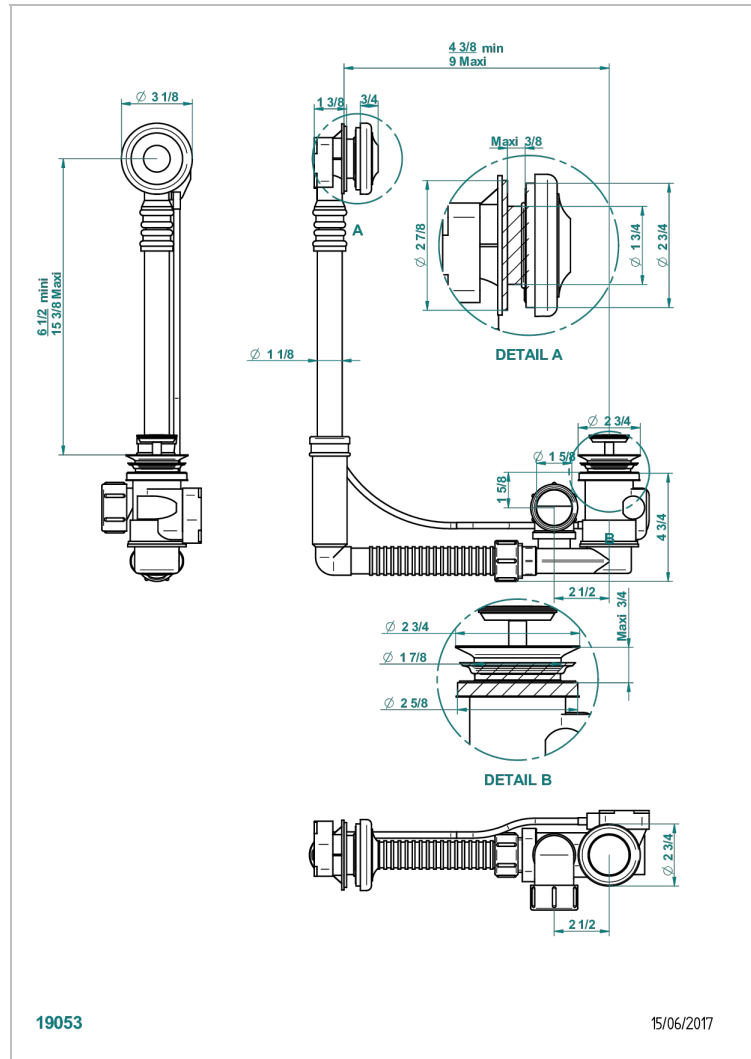

# 1900 WITH LEVER

G28-302

THG<sup>®</sup>  
PARIS

Geberit bath waste, adjustable height: mini 165 mm / maxi 390 mm ; adjustable projection: mini 110 mm / maxi 230 mm, outlet  $\varnothing$  40 mm, delivered with stylised control knob - European model

## CHARACTERISTIC

- 1900 with lever
- Geberit bath waste, adjustable height: mini 165 mm / maxi 390 mm ; adjustable projection: mini 110 mm / maxi 230 mm, outlet  $\varnothing$  40 mm, delivered with stylised control knob - European model

Nickel color PVD - H55  
Polished chrome (color finish) - A02  
Umber PVD - H66