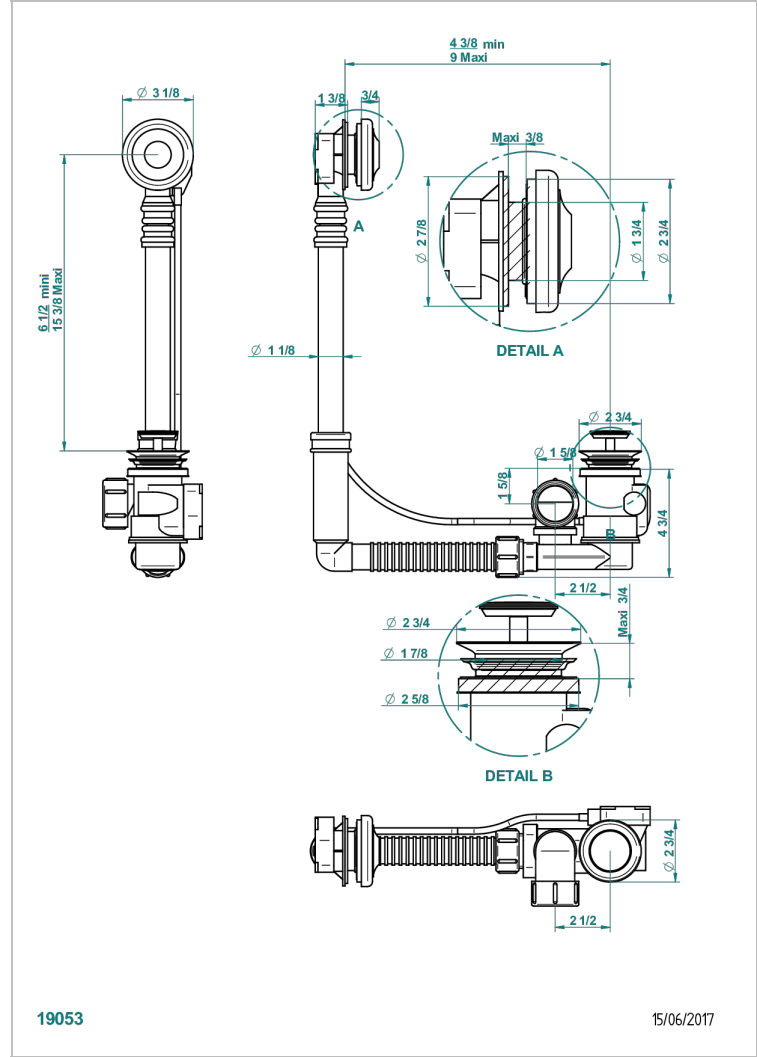

1900

G25-302

Geberit bath waste, adjustable height: mini 165 mm / maxi 390 mm ; adjustable projection: mini 110 mm / maxi 230 mm, outlet \varnothing 40 mm, delivered with stylised control knob - European model

CHARACTERISTIC

- 1900
- Geberit bath waste, adjustable height: mini 165 mm / maxi 390 mm ; adjustable projection: mini 110 mm / maxi 230 mm, outlet \varnothing 40 mm, delivered with stylised control knob - European model

Nickel color PVD - H55
Polished chrome (color finish) - A02
Umber PVD - H66