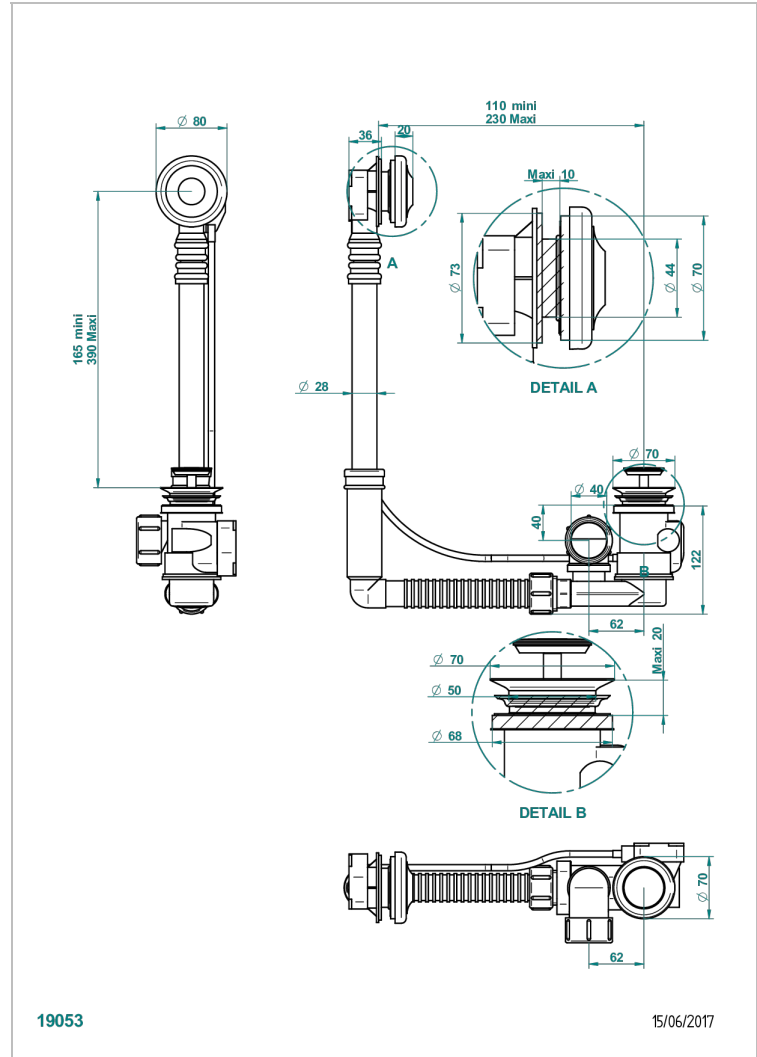

1900

G25-302

Geberit bath waste, adjustable height: mini 165 mm / maxi 390 mm ; adjustable projection: mini 110 mm / maxi 230 mm, outlet \varnothing 40 mm, delivered with stylised control knob - European model

CHARACTERISTIC

- 1900
- Geberit bath waste, adjustable height: mini 165 mm / maxi 390 mm ; adjustable projection: mini 110 mm / maxi 230 mm, outlet \varnothing 40 mm, delivered with stylised control knob - European model

Nickel color PVD - H55
Polished chrome (color finish) - A02
Umber PVD - H66