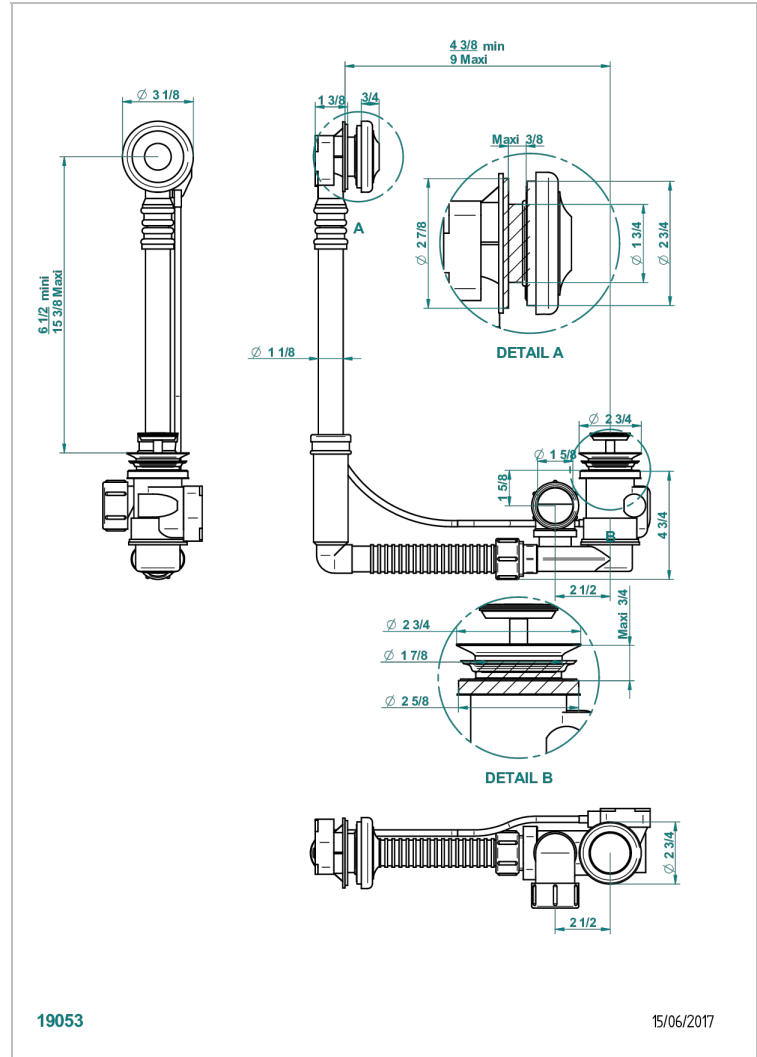

1900

G25-302

Geberit bath waste, adjustable height: mini 165 mm / maxi 390 mm ; adjustable projection: mini 110 mm / maxi 230 mm, outlet \varnothing 40 mm, delivered with stylised control knob - European model

CHARACTERISTIC

- 1900
- Geberit bath waste, adjustable height: mini 165 mm / maxi 390 mm ; adjustable projection: mini 110 mm / maxi 230 mm, outlet \varnothing 40 mm, delivered with stylised control knob - European model

Nickel color PVD - H55
Polished chrome (color finish) - A02
Umber PVD - H66