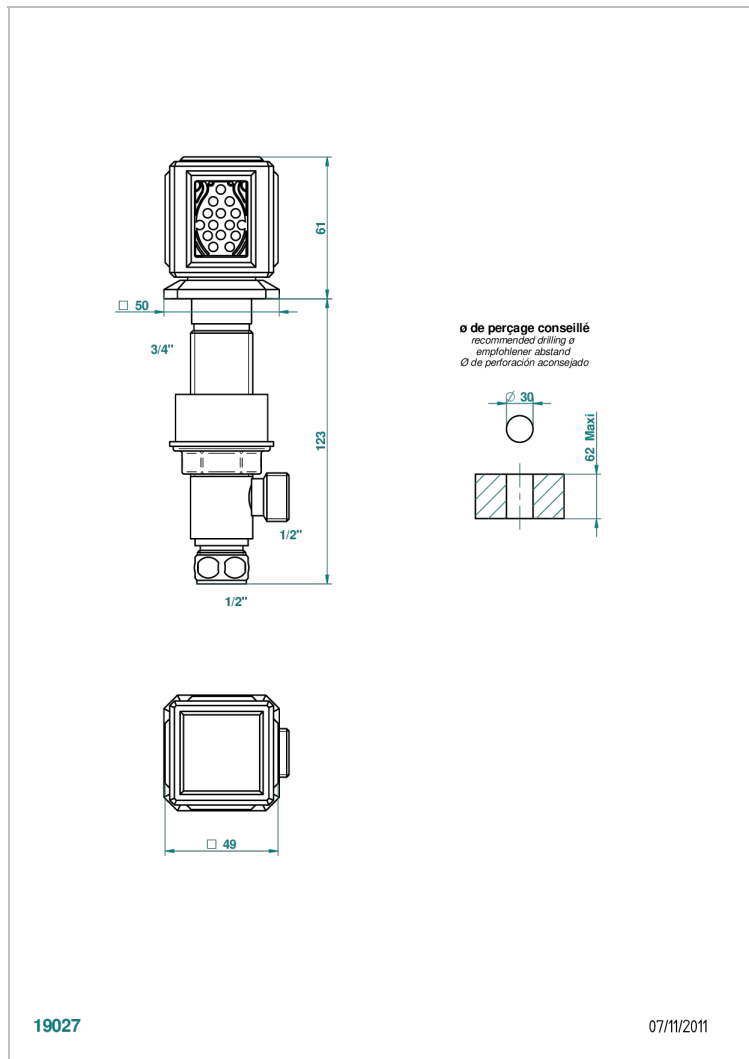

METROPOLIS CLEAR CRYSTAL

A2A-35

Rim mounted 1/2" valve

19027

07/11/2011

CHARACTERISTIC

- Métropolis Clear crystal
- Rim mounted 1/2" valve

AVAILABLE FINITIONS