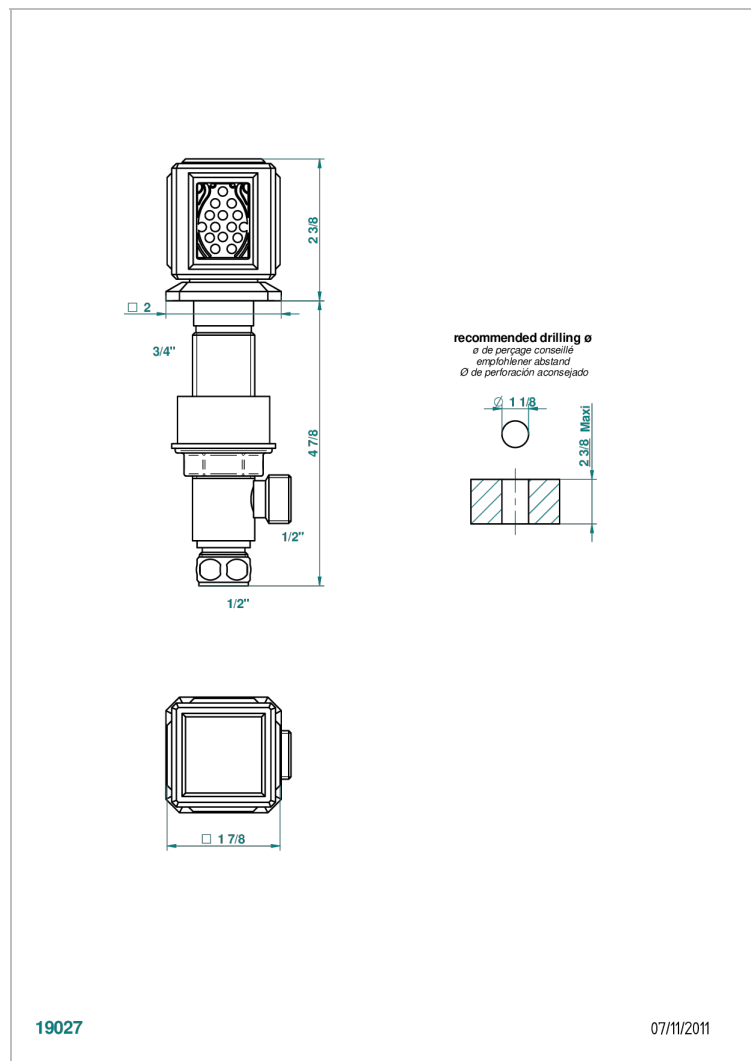

# METROPOLIS CLEAR CRYSTAL

A2A-35

Rim mounted 1/2" valve

## CHARACTERISTIC

- Métropolis Clear crystal
- Rim mounted 1/2" valve