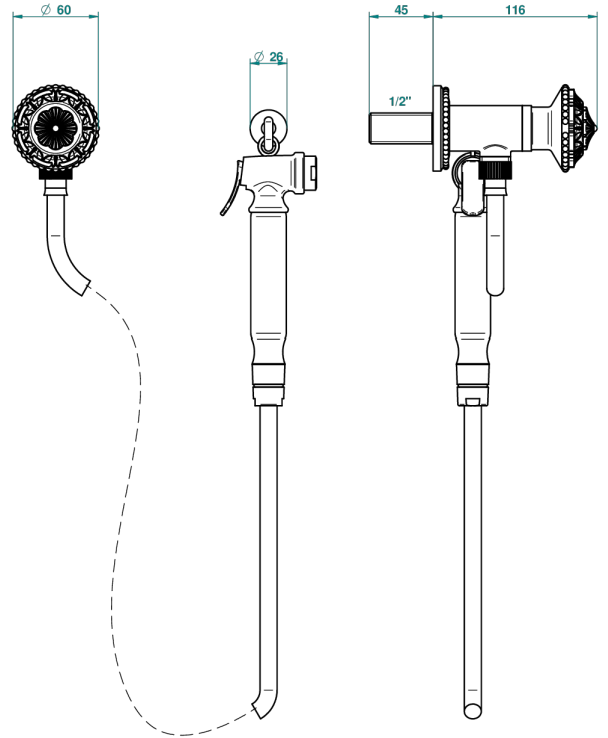

Wc douche set including: valve, trigger spray, reinforced hose (1.25m) and hook

19025

24/06/2010