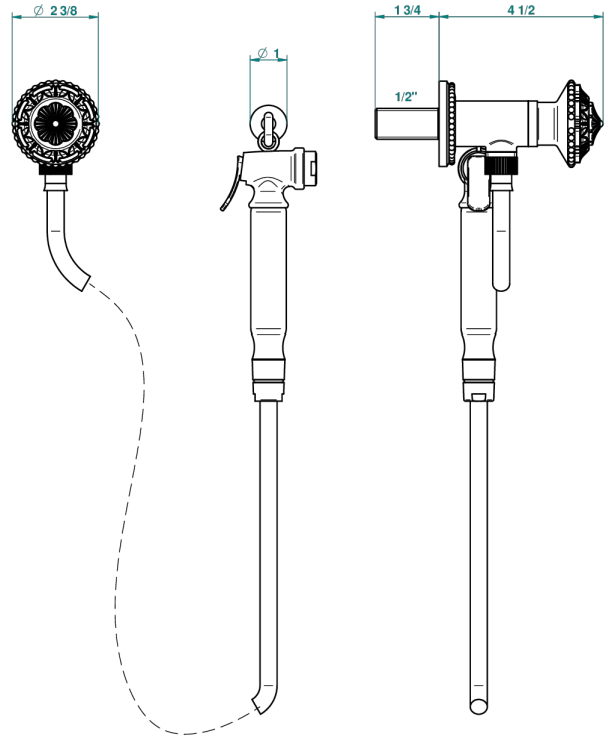

Wc douche set including: valve, trigger spray, reinforced hose (1.25m) and hook

19025

24/06/2010

CHARACTERISTIC

- ACS : 19ACCLY406

STANDARDS

TECHNICAL SPECS

- Recommandé : 3 bars (max. 5 bars) - Advised : 43,5 psi (max. 72 psi)
- 9,5 l/min à 3 bars (2.5 gpm at 43.5 psi)