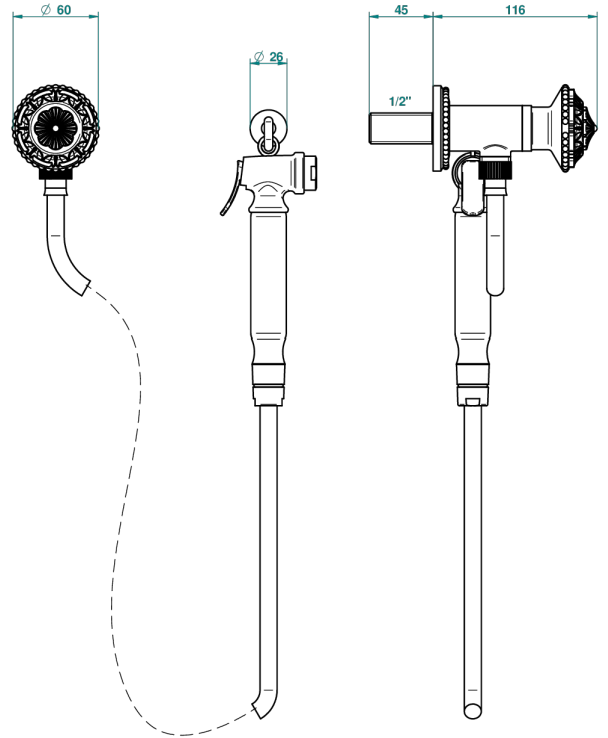

Wc douche set including: valve, trigger spray, reinforced hose (1.25m) and hook

19025

24/06/2010

CHARACTERISTIC

- ACS : 19ACCLY406

STANDARDS

TECHNICAL SPECS

- Recommandé : 3 bars (max. 5 bars) - Advised : 43,5 psi (max. 72 psi)
- 9,5 l/min à 3 bars (2.5 gpm at 43.5 psi)