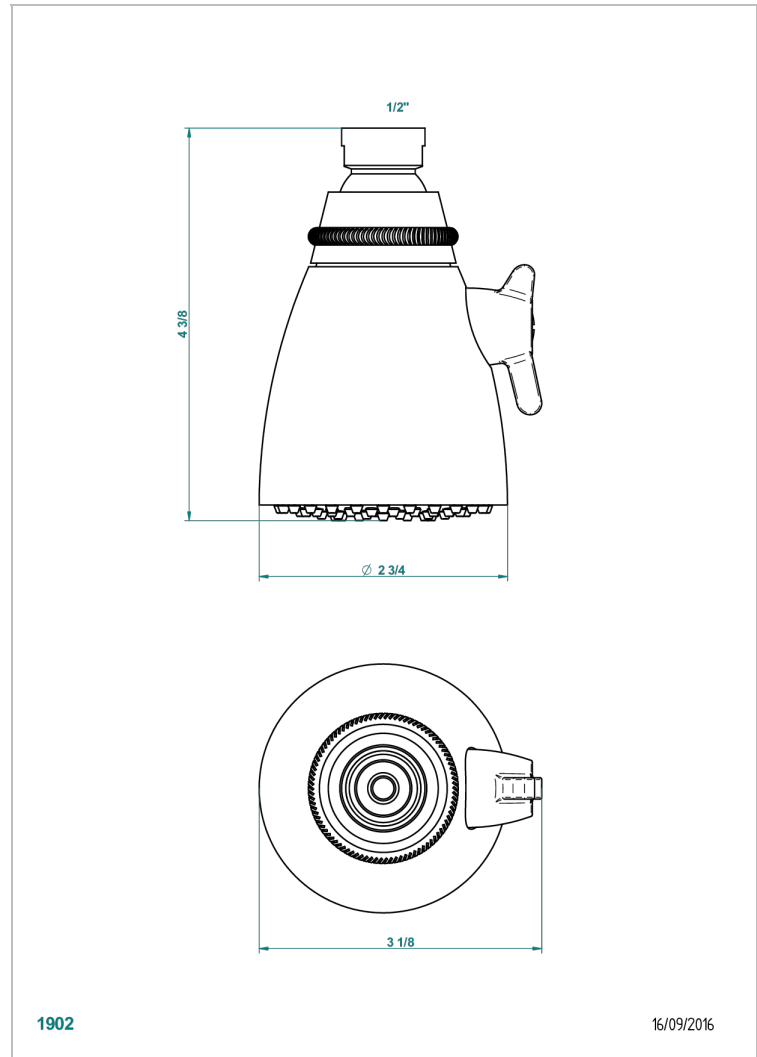

GENERAL ITEMS

G00-288L

Adjustable shower head, ø 70 mm brass with Easyclean system

THG[®]
PARIS

CHARACTERISTIC

- Brass
- Adjustable jet Power
- Showerhead equipped with a flow limiter
- Mounted on a ball joint
- Showerhead with silicone nozzles to facilitate the removal of limescale
- Installation of a water softener is strongly recommended

TECHNICAL SPECS

- Recommandé : 3 bars (max. 5 bars) - Advised : 43,5 psi (max. 72 psi)
- 9,5 l/min à 3 bars (2.5 gpm at 43.5 psi)

AVAILABLE FINITIONS

Antique nickel - H28
Black ceram - D30
Blush PVD - H62
Brass color PVD - H49
Brown bronze color PVD - F33
Gold color PVD - H52