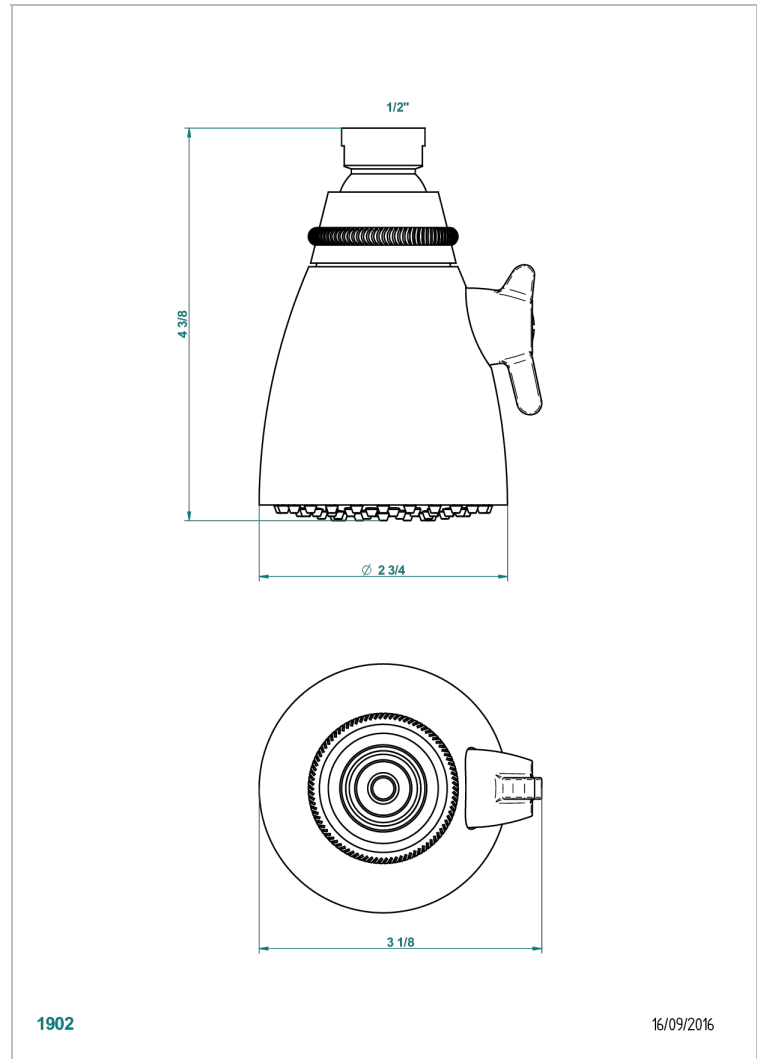

# GENERAL ITEMS

G00-288L

Adjustable shower head, ø 70 mm brass with Easyclean system

THG<sup>®</sup>  
PARIS

## CHARACTERISTIC

- Brass
- Adjustable jet Power
- Showerhead equipped with a flow limiter
- Mounted on a ball joint
- Showerhead with silicone nozzles to facilitate the removal of limescale
- Installation of a water softener is strongly recommended