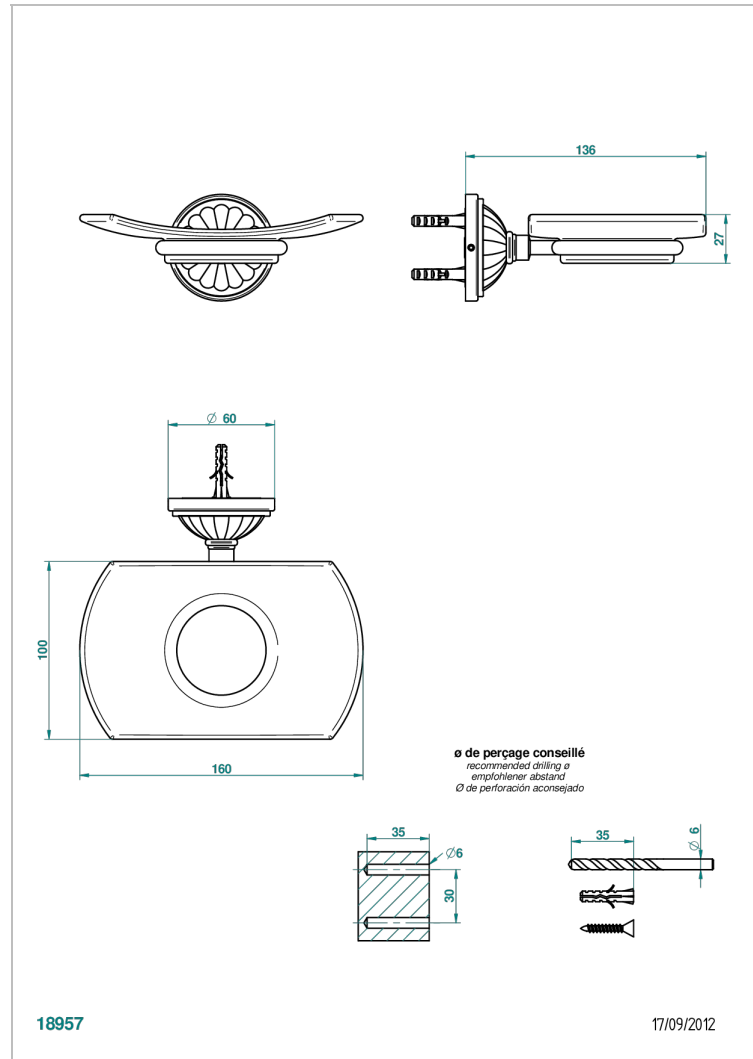

MANDARINE CLEAR CRYSTAL

U1D-500

Glass soap dish, wall mounted

THG[®]
PARIS

CHARACTERISTIC

- Mandarine Clear crystal
- Glass soap dish, wall mounted

AVAILABLE FINITIONS

Black ceram - D30
Blush PVD - H62
Brass color PVD - H49
Brown bronze color PVD - F33
Chrome polished - A02
Chrome polished / gold polished - G02