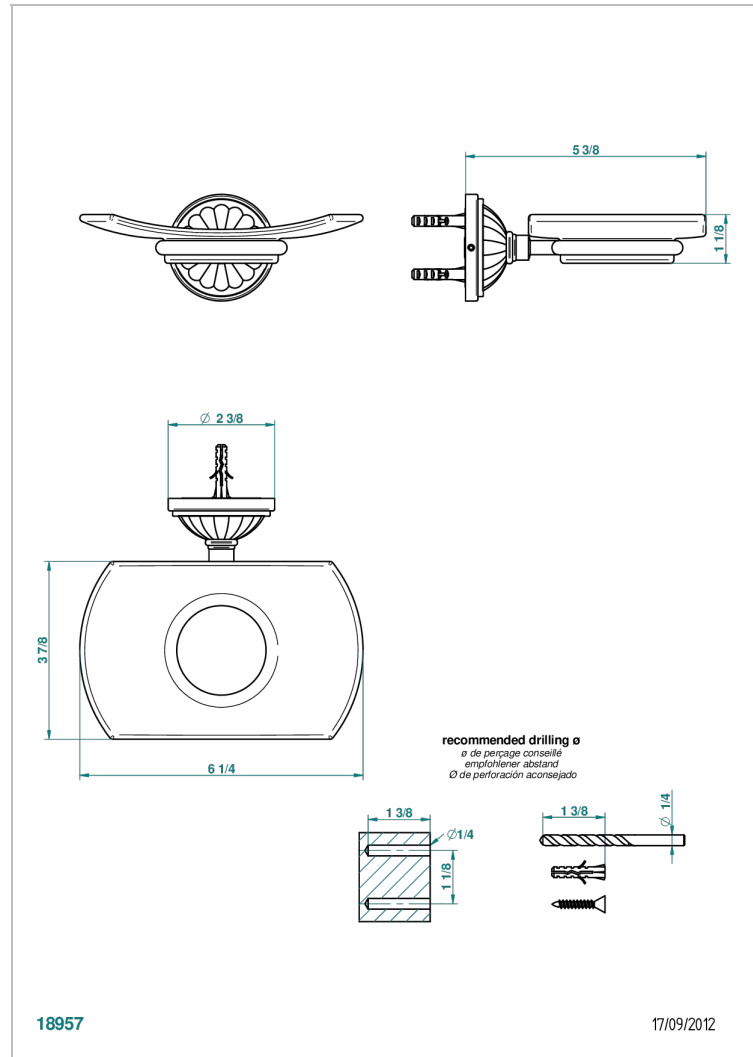

# MANDARINE CLEAR CRYSTAL

U1D-500

Glass soap dish, wall mounted

THG<sup>®</sup>  
PARIS

## CHARACTERISTIC

- Mandarine Clear crystal
- Glass soap dish, wall mounted