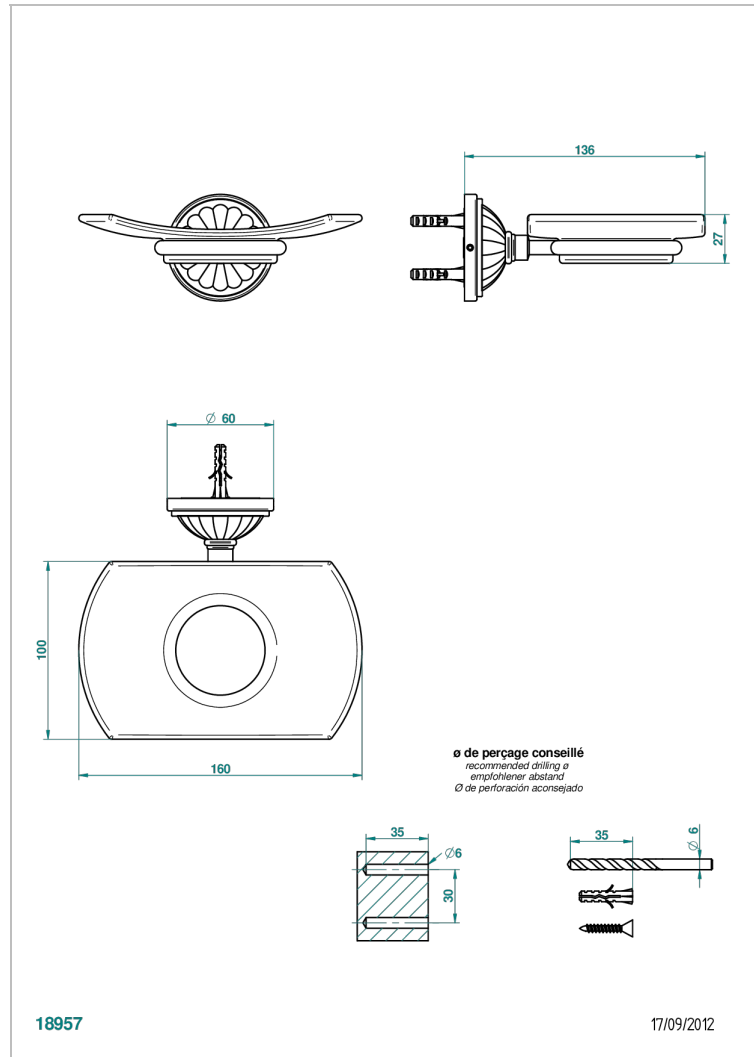

# MANDARINE CLEAR CRYSTAL

U1D-500

Wall mounted glass soap dish

THG<sup>®</sup>  
PARIS

## CHARACTERISTIC

- Mandarine Clear crystal
- Wall mounted glass soap dish