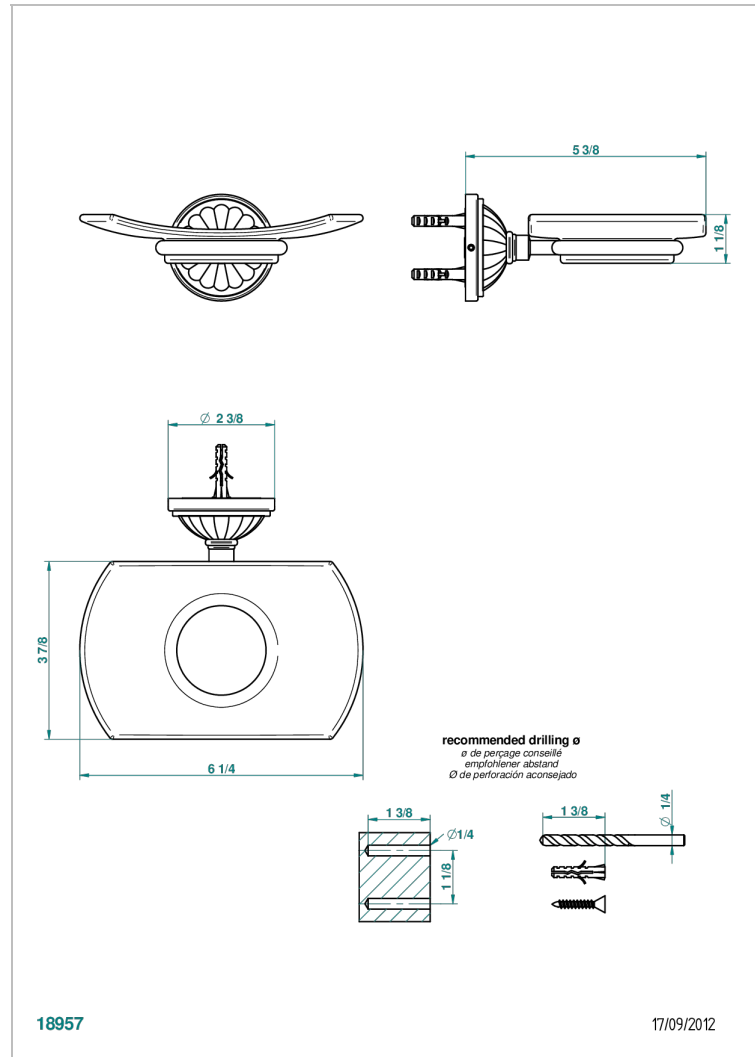

MANDARINE CLEAR CRYSTAL

U1D-500

Wall mounted glass soap dish

THG[®]
PARIS

CHARACTERISTIC

- Mandarine Clear crystal
- Wall mounted glass soap dish

AVAILABLE FINITIONS

Antique nickel - H28
Black ceram - D30
Blush PVD - H62
Brass color PVD - H49
Brown bronze color PVD - F33
Gold color PVD - H52