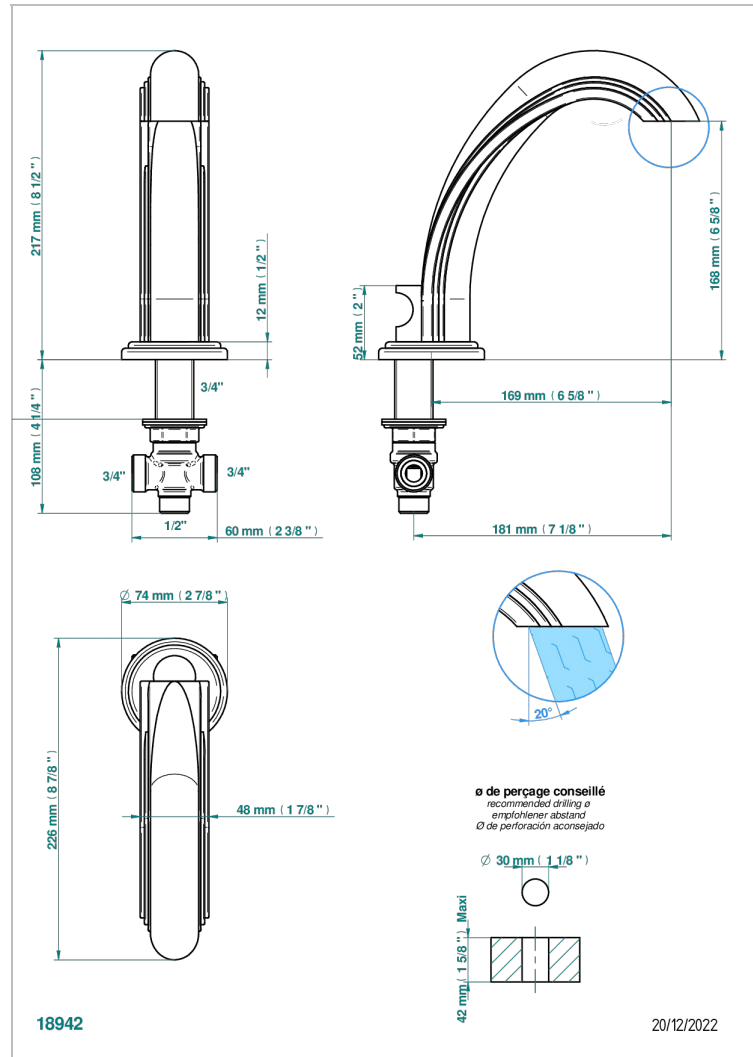

# CHEVERNY BLACK ONYX

U1V-29I

Roman tub spout with integral diverter

## CHARACTERISTIC

- Cheverny black Onyx
- Roman tub spout with integral diverter