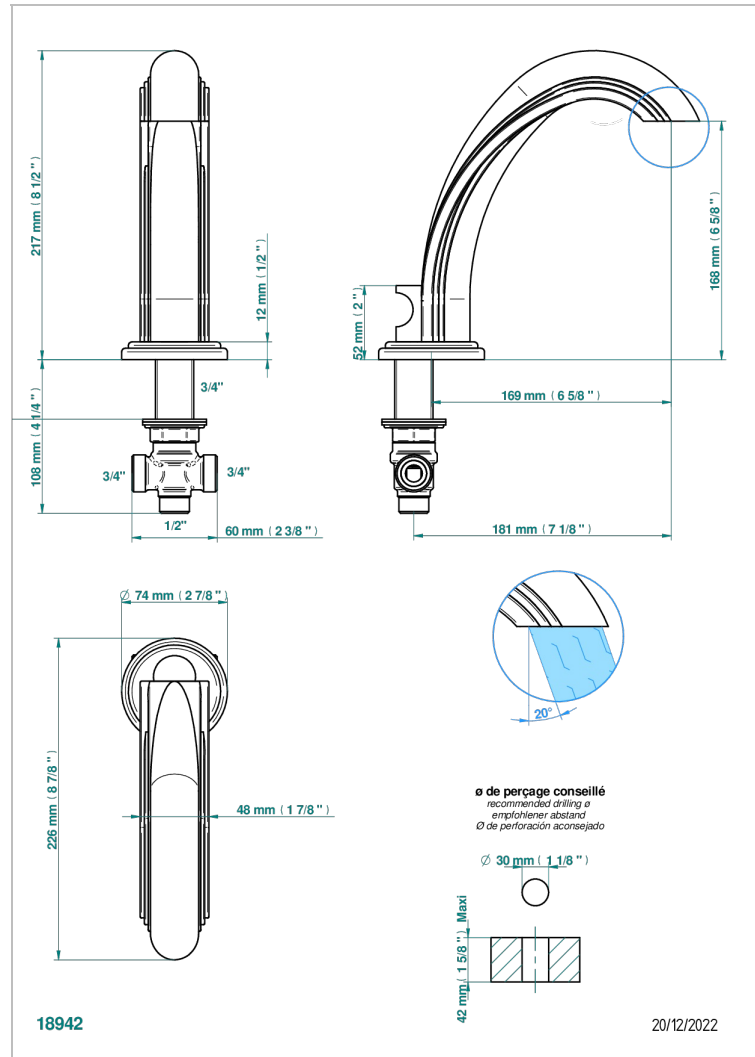

SULLY WHITE ONYX

U1S-291

Roman tub spout with integral diverter

CHARACTERISTIC

- Sully white onyx
- Roman tub spout with integral diverter

AVAILABLE FINITIONS

Black ceram - D30
Blush PVD - H62
Brass color PVD - H49
Brown bronze color PVD - F33
Chrome polished - A02
Chrome polished / gold polished - G02

Matt nickel color PVD - H56
Nickel antique / Sovereign - H28
Nickel color PVD - H55
Nickel polished - B01
Soft gold - F30
Soft matt gold - F31

Umber PVD - H66