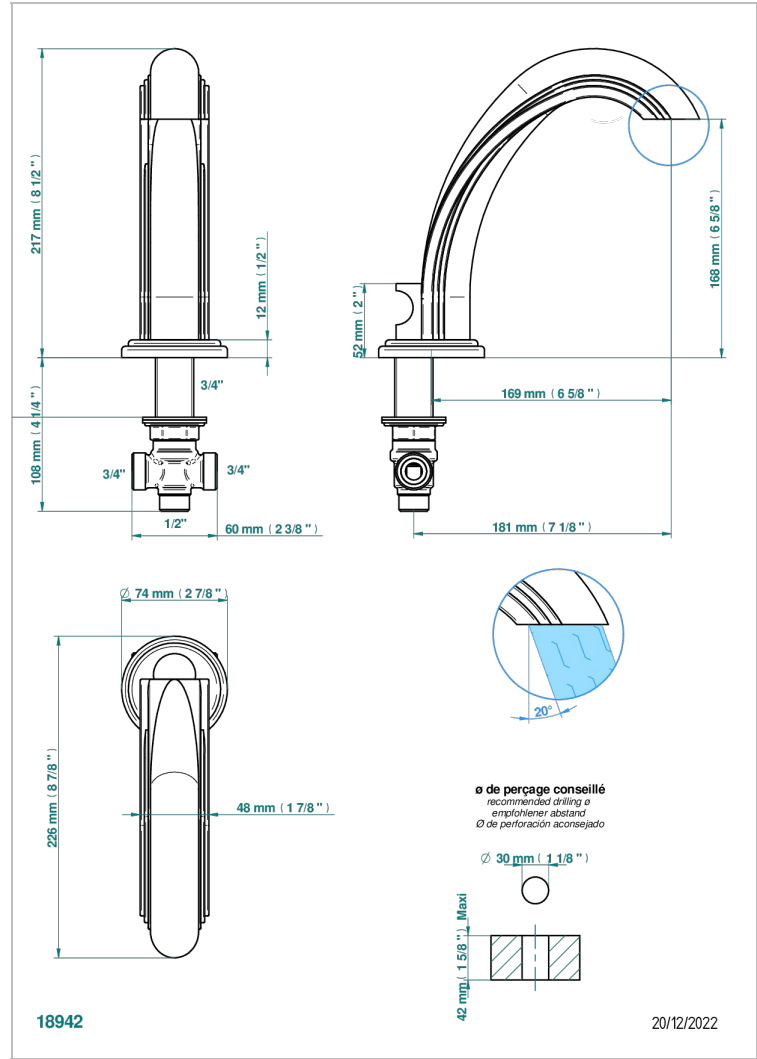

# PANTHERE BLACK CRYSTAL

A2K-29I

Roman tub spout with integral diverter

THG<sup>®</sup>  
PARIS

## CHARACTERISTIC

- Panthère Black crystal
- Roman tub spout with integral diverter