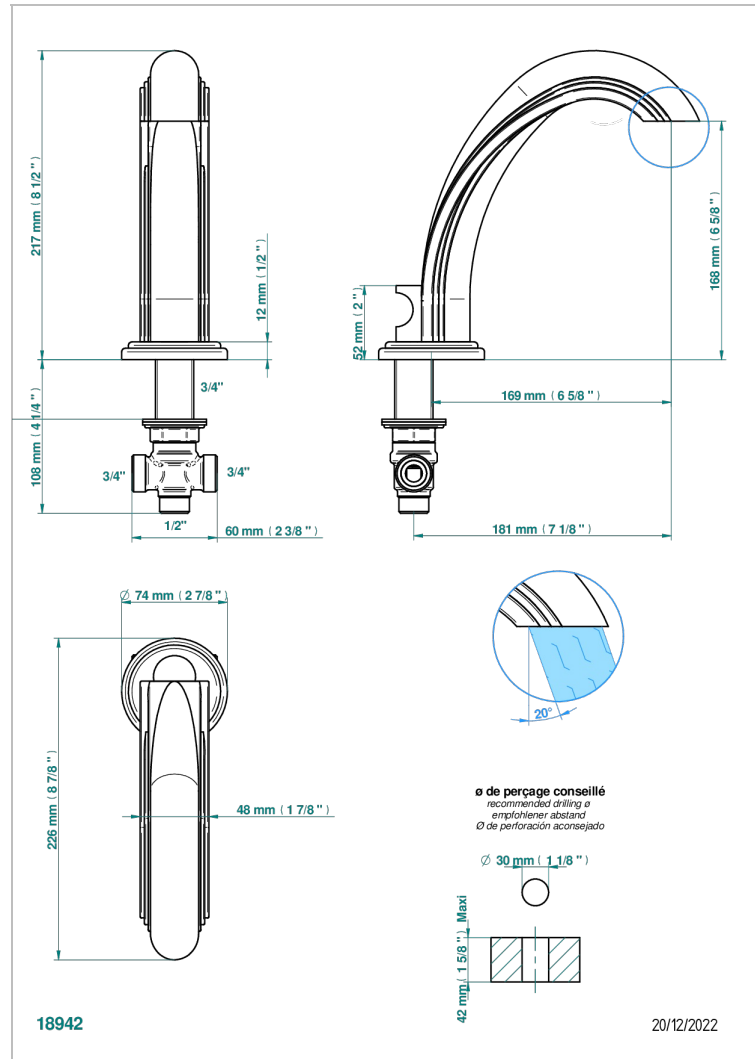

PANTHERE CLEAR CRYSTAL

A2H-29I

Roman tub spout with integral diverter

THG[®]
PARIS

CHARACTERISTIC

- Panthère Clear crystal
- Roman tub spout with integral diverter

AVAILABLE FINITIONS

Black ceram - D30
Blush PVD - H62
Brass color PVD - H49
Brown bronze color PVD - F33
Chrome polished - A02
Chrome polished / gold polished - G02