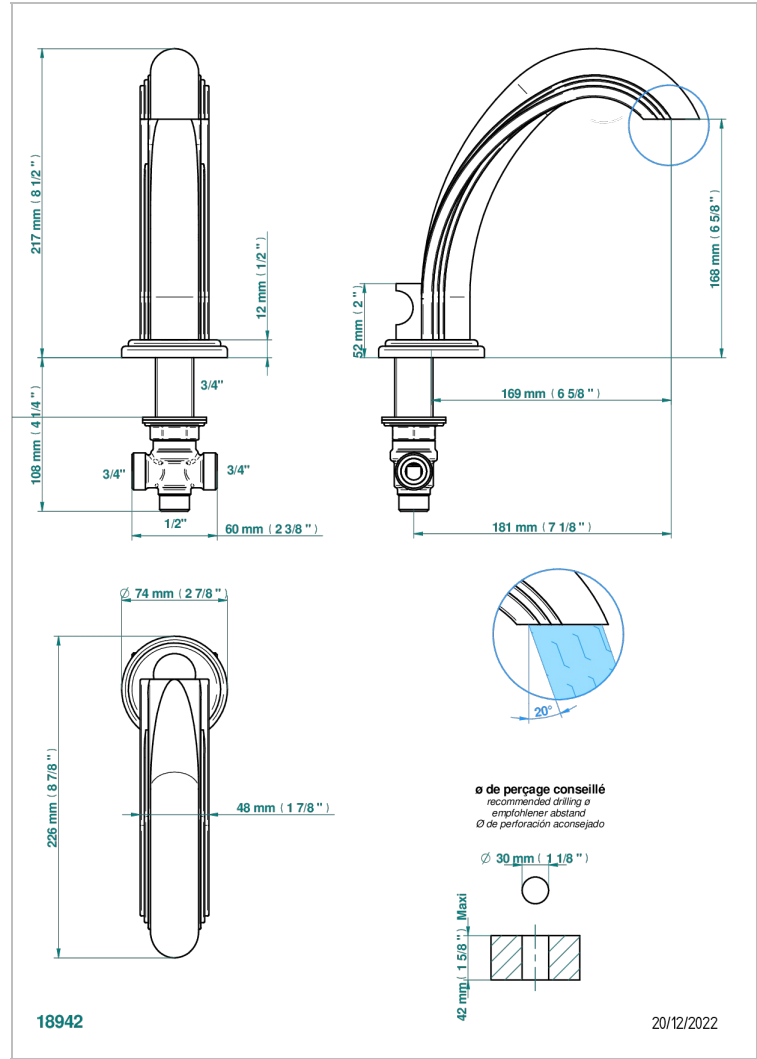

SULLY LAPIS LAZULI

A1W-29I

Roman tub spout with integral diverter

CHARACTERISTIC

- Sully Lapis Lazuli
- Roman tub spout with integral diverter

AVAILABLE FINITIONS

Black ceram - D30
Blush PVD - H62
Brass color PVD - H49
Brown bronze color PVD - F33
Chrome polished - A02
Chrome polished / gold polished - G02

Matt nickel color PVD - H56
Nickel antique / Sovereign - H28
Nickel color PVD - H55
Nickel polished - B01
Soft gold - F30
Soft matt gold - F31

Umber PVD - H66