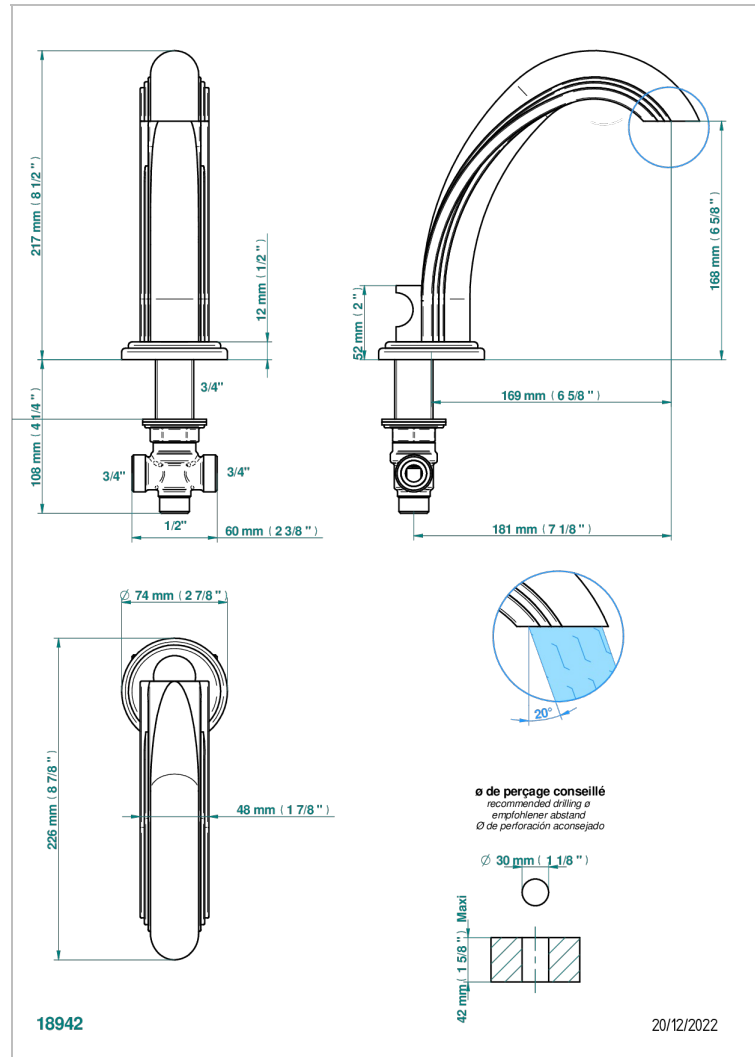

# CHEVERNY RED JASPER

A1U-29I

Roman tub spout with integral diverter

## CHARACTERISTIC

- Cheverny red Jasper
- Roman tub spout with integral diverter