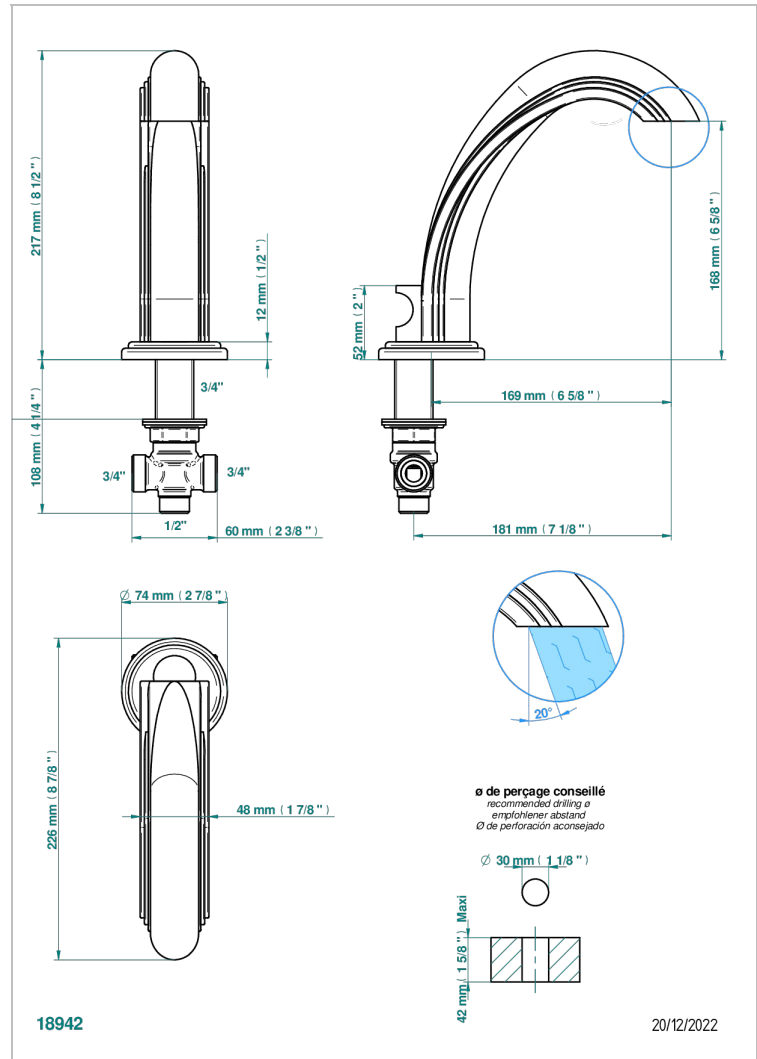

# CHEVERNY LAPIS LAZULI

A1T-29I

Roman tub spout with integral diverter

## CHARACTERISTIC

- Cheverny Lapis Lazuli
- Roman tub spout with integral diverter