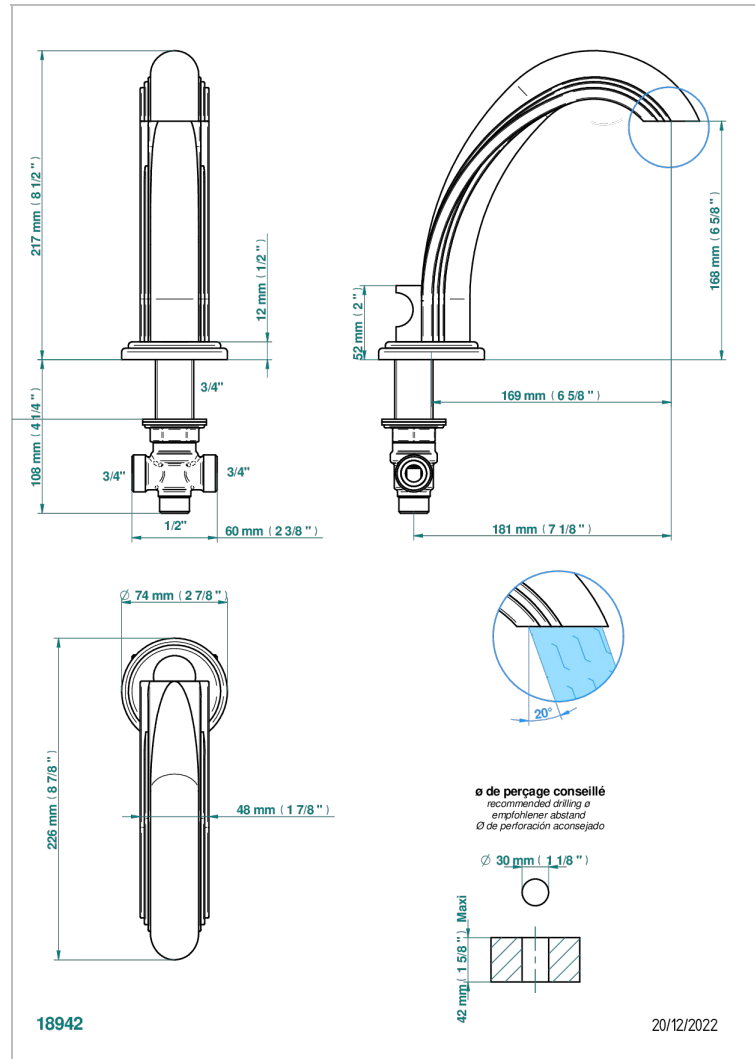

CHEVERNY MALACHITE

A1S-291

Roman tub spout with integral diverter

CHARACTERISTIC

- Cheverny Malachite
- Roman tub spout with integral diverter

AVAILABLE FINITIONS

Black ceram - D30
Blush PVD - H62
Brass color PVD - H49
Brown bronze color PVD - F33
Chrome polished - A02
Chrome polished / gold polished - G02

Matt nickel color PVD - H56
Nickel antique / Sovereign - H28
Nickel color PVD - H55
Nickel polished - B01
Soft gold - F30
Soft matt gold - F31

Umber PVD - H66